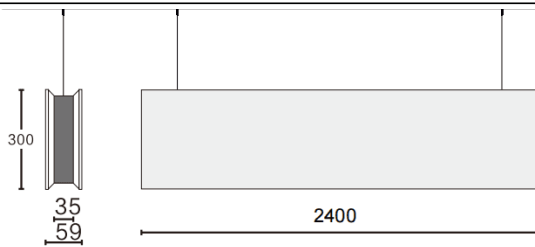

ACOUSTIC LINE

Lavov acoustic fixture from the family ACOUSTIC LINE with a power of 96W and a beam angle of 100°↓. Finished in White colour. With a total lumen output of 7680lm and a luminous efficacy of 80lm/W. Made in Extruded Aluminium and poliester acoustic panels grade B13. Driver DALI. CCT 4000K. Dimensions L2400x W59x H300mmmm.

Dimensions

Product dimensions (mm) L2400x W59x H300mm

Scheme

Item code	86.AC01.5403.01
Product type	Indoor
Category	Architectural luminaires
Family	ACOUSTIC LINE
Pictograms	

Product	
Real power (W)	96
Real luminous flux (Lm)	7680
Luminous efficiency (Lm/W)	80
Beam angle (º)	100° ↓
Life time (h)	50000h L80B10
IP	20
Colour	White
Control gear included	Yes
Control gear	DALI
Light source	LED
Type of LED	SMD
Average life time (h)	50000h L80B10
Colour temperature (K)	4000
Colour consistency (SDCM)	SDCM<3
CRI	90