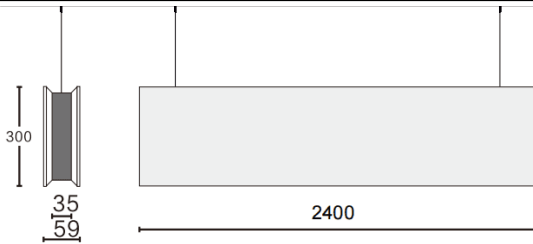

ACOUSTIC LINE

Lavov acoustic fixture from the family ACOUSTIC LINE with a power of 96W and a beam angle of 100°↓. Finished in White colour. With a total lumen output of 7680lm and a luminous efficacy of 80lm/W. Made in Extruded Aluminium and poliester acoustic panels grade B13. Driver DALI. CCT 4000K. Dimensions L2400x W59x H300mmmm.

Dimensions

Product dimensions (mm) L2400x W59x H300mm

Scheme

Item code	86.AC01.5403.01
Product type	Indoor
Category	Architectural luminaires
Family	ACOUSTIC LINE
Pictograms	

Product	
Real power (W)	96
Real luminous flux (Lm)	7680
Luminous efficiency (Lm/W)	80
Beam angle (°)	100° ↓
Life time (h)	50000h L80B10
IP	20
Colour	White
Control gear included	Yes
Control gear	DALI
Light source	LED
Type of LED	SMD
Average life time (h)	50000h L80B10
Colour temperature (K)	4000
Colour consistency (SDCM)	SDCM3
CRI	90