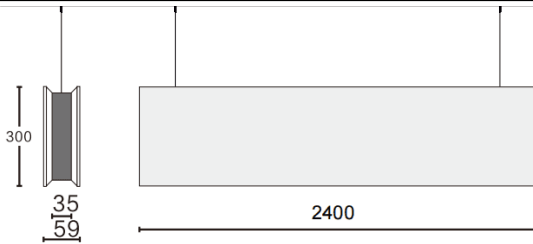

### ACOUSTIC LINE

Lavov acoustic fixture from the family ACOUSTIC LINE with a power of 96W and a beam angle of 100°↓. Finished in Black colour. With a total lumen output of 7680lm and a luminous efficacy of 80lm/W. Made in Extruded Aluminium and poliester acoustic panels grade B12. Driver DALI. CCT 4000K. Dimensions L2400x W59x H300mmmm.

#### Dimensions

Product dimensions (mm) L2400x W59x H300mm

#### Scheme

Item code	86.AC01.5403.02
Product type	Indoor
Category	Architectural luminaires
Family	ACOUSTIC LINE
Pictograms	

Product	
Real power (W)	96
Real luminous flux (Lm)	7680
Luminous efficiency (Lm/W)	80
Beam angle (&ordm;)	100° ↓
Life time (h)	50000h L80B10
IP	20
Colour	Black
Control gear included	Yes
Control gear	DALI
Light source	LED
Type of LED	SMD
Average life time (h)	50000h L80B10
Colour temperature (K)	4000
Colour consistency (SDCM)	SDCM<3
CRI	90