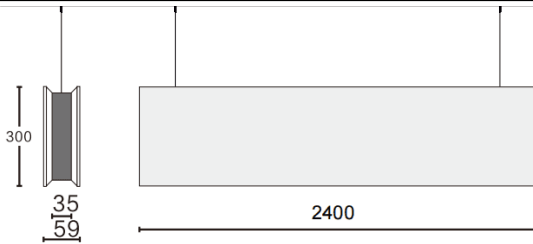

### ACOUSTIC LINE

Lavov acoustic fixture from the family ACOUSTIC LINE with a power of 96W and a beam angle of 100°↓ . Finished in Black colour. With a total lumen output of 7680lm and a luminous efficacy of 80lm/W. Made in Extruded Aluminium and poliester acoustic panels grade B12. Driver DALI. CCT 4000K. Dimensions L2400x W59x H300mmmm.

#### Dimensions

Product dimensions (mm) L2400x W59x H300mm

#### Scheme

Item code	86.AC01.5403.02
Product type	Indoor
Category	Architectural luminaires
Family	ACOUSTIC LINE
Pictograms	

Product	
Real power (W)	96
Real luminous flux (Lm)	7680
Luminous efficiency (Lm/W)	80
Beam angle (°)	100° ↓
Life time (h)	50000h L80B10
IP	20
Colour	Black
Control gear included	Yes
Control gear	DALI
Light source	LED
Type of LED	SMD
Average life time (h)	50000h L80B10
Colour temperature (K)	4000
Colour consistency (SDCM)	SDCM3
CRI	90