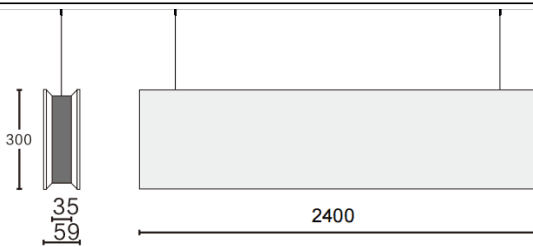

ACOUSTIC LINE

Lavov acoustic fixture from the family ACOUSTIC LINE with a power of 96W and a beam angle of 100°↓. Finished in grey colour. With a total lumen output of 7680lm and a luminous efficacy of 80lm/W. Made in Extruded Aluminium and poliester acoustic panels grade B11. Driver DALI. CCT 4000K. Dimensions L2400x W59x H300mmmm.

Dimensions

Product dimensions (mm) L2400x W59x H300mm

Scheme

Item code	86.AC01.5403.03
Product type	Indoor
Category	Architectural luminaires
Family	ACOUSTIC LINE
Pictograms	

Product	
Real power (W)	96
Real luminous flux (Lm)	7680
Luminous efficiency (Lm/W)	80
Beam angle (º)	100° ↓
Life time (h)	50000h L80B10
IP	20
Colour	grey
Control gear included	Yes
Control gear	DALI
Light source	LED
Type of LED	SMD
Average life time (h)	50000h L80B10
Colour temperature (K)	4000
Colour consistency (SDCM)	SDCM<3
CRI	90