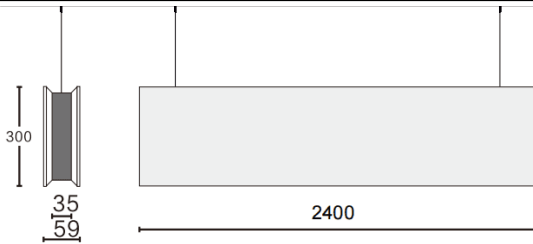

ACOUSTIC LINE

Lavov acoustic fixture from the family ACOUSTIC LINE with a power of 96W and a beam angle of 100°↓ . Finished in grey colour. With a total lumen output of 7680lm and a luminous efficacy of 80lm/W. Made in Extruded Aluminium and poliester acoustic panels grade B11. Driver DALI. CCT 4000K. Dimensions L2400x W59x H300mmmm.

Dimensions

Product dimensions (mm) L2400x W59x H300mm

Scheme

Item code	86.AC01.5403.03
Product type	Indoor
Category	Architectural luminaires
Family	ACOUSTIC LINE
Pictograms	

Product	
Real power (W)	96
Real luminous flux (Lm)	7680
Luminous efficiency (Lm/W)	80
Beam angle (°)	100° ↓
Life time (h)	50000h L80B10
IP	20
Colour	grey
Control gear included	Yes
Control gear	DALI
Light source	LED
Type of LED	SMD
Average life time (h)	50000h L80B10
Colour temperature (K)	4000
Colour consistency (SDCM)	SDCM3
CRI	90