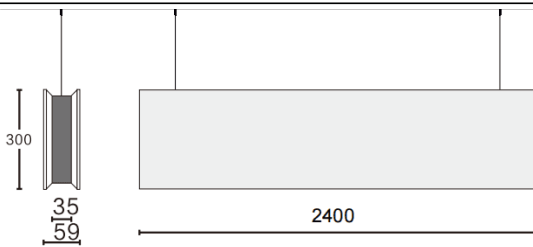

ACOUSTIC LINE

Lavov acoustic fixture from the family ACOUSTIC LINE with a power of 84W and a beam angle of 48° ↓ . Finished in White colour. With a total lumen output of 7560lm and a luminous efficacy of 90lm/W. Made in Extruded Aluminium and poliester acoustic panels grade B16. Driver ON-OFF. CCT 4000K.

Dimensions L2400x W59x H300mmmm.

Dimensions

Product dimensions (mm) L2400x W59x H300mm

Scheme

Item code	86.AC01.5441.01
Product type	Indoor
Category	Architectural luminaires
Family	ACOUSTIC LINE
Pictograms	

Product	
Real power (W)	84
Real luminous flux (Lm)	7560
Luminous efficiency (Lm/W)	90
Beam angle (º)	48° ↓
Life time (h)	50000h L80B10
IP	20
Colour	White
U. G. R	<19
Control gear included	Yes
Control gear	ON-OFF
Light source	LED
Type of LED	SMD
Average life time (h)	50000h L80B10
Colour temperature (K)	4000
Colour consistency (SDCM)	SDCM<3
CRI	90