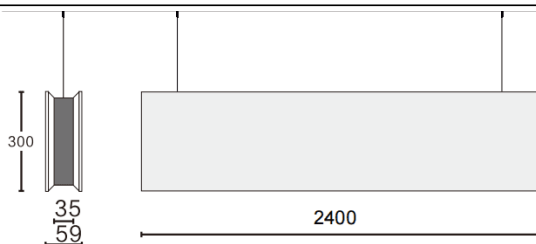

ACOUSTIC LINE

Lavov acoustic fixture from the family ACOUSTIC LINE with a power of 84W and a beam angle of 48° ↓ . Finished in White colour. With a total lumen output of 7560lm and a luminous efficacy of 90lm/W. Made in Extruded Aluminium and poliester acoustic panels grade B16. Driver ON-OFF. CCT 4000K. Dimensions L2400x W59x H300mmmm.

Dimensions

Product dimensions (mm) L2400x W59x H300mm

Scheme

Item code	86.AC01.5441.01				
Product type	Indoor				
Category	Architectural luminaires				
Family	ACOUSTIC LINE				
Pictograms		220 240 V	CRI 90	CE	Driver INCL.
	On Off		IP 20	50000h L80B10	

Product	
Real power (W)	84
Real luminous flux (Lm)	7560
Luminous efficiency (Lm/W)	90
Beam angle (°)	48° ↓
Life time (h)	50000h L80B10
IP	20
Colour	White
U. G. R	19
Control gear included	Yes
Control gear	ON-OFF
Light source	LED
Type of LED	SMD
Average life time (h)	50000h L80B10
Colour temperature (K)	4000
Colour consistency (SDCM)	SDCM3
CRI	90