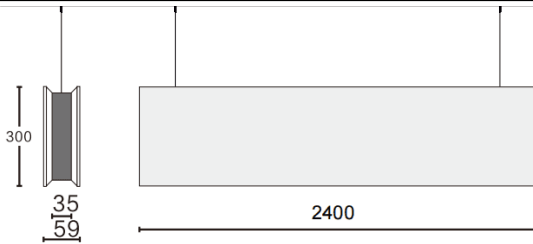

### ACOUSTIC LINE

Lavov acoustic fixture from the family ACOUSTIC LINE with a power of 84W and a beam angle of 48° ↓ . Finished in Black colour. With a total lumen output of 7560lm and a luminous efficacy of 90lm/W. Made in Extruded Aluminium and poliester acoustic panels grade B15. Driver ON-OFF. CCT 4000K. Dimensions L2400x W59x H300mmmm.

#### Dimensions

Product dimensions (mm) L2400x W59x H300mm

#### Scheme

Item code	86.AC01.5441.02
Product type	Indoor
Category	Architectural luminaires
Family	ACOUSTIC LINE
Pictograms	

Product	
Real power (W)	84
Real luminous flux (Lm)	7560
Luminous efficiency (Lm/W)	90
Beam angle (°)	48° ↓
Life time (h)	50000h L80B10
IP	20
Colour	Black
U. G. R	19
Control gear included	Yes
Control gear	ON-OFF
Light source	LED
Type of LED	SMD
Average life time (h)	50000h L80B10
Colour temperature (K)	4000
Colour consistency (SDCM)	SDCM3
CRI	90