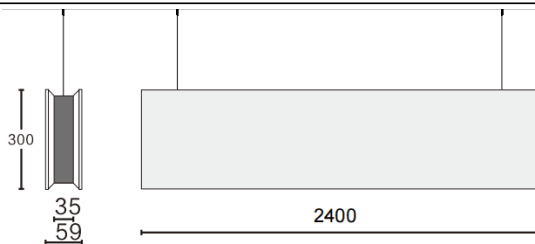

ACOUSTIC LINE

Lavov acoustic fixture from the family ACOUSTIC LINE with a power of 84W and a beam angle of 48° ↓ . Finished in grey colour. With a total lumen output of 7560lm and a luminous efficacy of 90lm/W. Made in Extruded Aluminium and poliester acoustic panels grade B14. Driver ON-OFF. CCT 4000K. Dimensions L2400x W59x H300mmmm.

Dimensions

Product dimensions (mm) L2400x W59x H300mm

Scheme

Item code	86.AC01.5441.03
Product type	Indoor
Category	Architectural luminaires
Family	ACOUSTIC LINE
Pictograms	

Product	
Real power (W)	84
Real luminous flux (Lm)	7560
Luminous efficiency (Lm/W)	90
Beam angle (°)	48° ↓
Life time (h)	50000h L80B10
IP	20
Colour	grey
U. G. R	19
Control gear included	Yes
Control gear	ON-OFF
Light source	LED
Type of LED	SMD
Average life time (h)	50000h L80B10
Colour temperature (K)	4000
Colour consistency (SDCM)	SDCM3
CRI	90