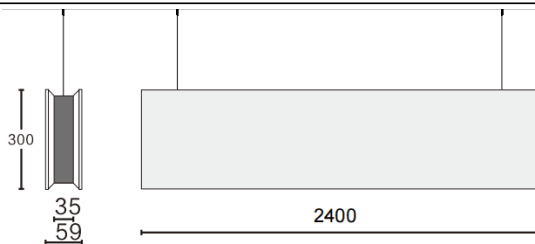

ACOUSTIC LINE

Lavov acoustic fixture from the family ACOUSTIC LINE with a power of 84W and a beam angle of 48° ↓ . Finished in grey colour. With a total lumen output of 7560lm and a luminous efficacy of 90lm/W. Made in Extruded Aluminium and poliester acoustic panels grade B14. Driver ON-OFF. CCT 4000K. Dimensions L2400x W59x H300mmmm.

Dimensions

Product dimensions (mm) L2400x W59x H300mm

Scheme

Item code	86.AC01.5441.03
Product type	Indoor
Category	Architectural luminaires
Family	ACOUSTIC LINE
Pictograms	

Product	
Real power (W)	84
Real luminous flux (Lm)	7560
Luminous efficiency (Lm/W)	90
Beam angle (º)	48° ↓
Life time (h)	50000h L80B10
IP	20
Colour	grey
U. G. R	<19
Control gear included	Yes
Control gear	ON-OFF
Light source	LED
Type of LED	SMD
Average life time (h)	50000h L80B10
Colour temperature (K)	4000
Colour consistency (SDCM)	SDCM<3
CRI	90