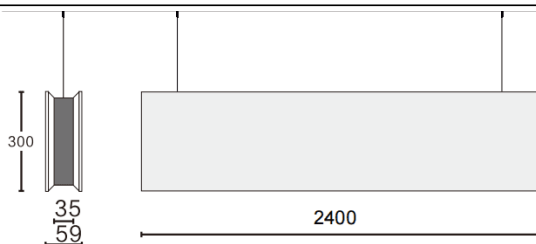

Scheme

Item code	86.AC01.5443.01				
Product type	Indoor				
Category	Architectural luminaires				
Family	ACOUSTIC LINE				
Pictograms		220 240 V	CRI 90	CE	Driver INCL.
	On Off		IP 20	50000h L80B10	

Product	
Real power (W)	84
Real luminous flux (Lm)	7560
Luminous efficiency (Lm/W)	90
Beam angle (°)	48° ↓
Life time (h)	50000h L80B10
IP	20
Colour	White
U. G. R	19
Control gear included	Yes
Control gear	DALI
Light source	LED
Type of LED	SMD
Average life time (h)	50000h L80B10
Colour temperature (K)	4000
Colour consistency (SDCM)	SDCM3
CRI	90