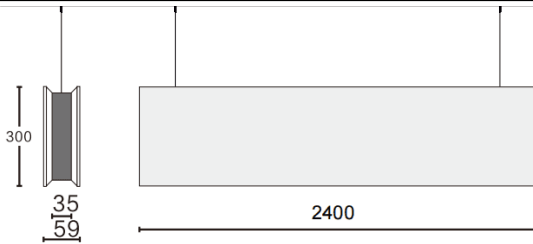

ACOUSTIC LINE

Lavov acoustic fixture from the family ACOUSTIC LINE with a power of 84W and a beam angle of 48° ↓ . Finished in White colour. With a total lumen output of 7560lm and a luminous efficacy of 90lm/W. Made in Extruded Aluminium and poliester acoustic panels grade B13. Driver DALI. CCT 4000K. Dimensions L2400x W59x H300mmmm.

Dimensions

Product dimensions (mm) L2400x W59x H300mm

Scheme

Item code	86.AC01.5443.01				
Product type	Indoor				
Category	Architectural luminaires				
Family	ACOUSTIC LINE				
Pictograms		220 240 V	CRI 90	CE	Driver INCL.
	On Off		IP 20	50000h L80B10	

Product	
Real power (W)	84
Real luminous flux (Lm)	7560
Luminous efficiency (Lm/W)	90
Beam angle (º)	48° ↓
Life time (h)	50000h L80B10
IP	20
Colour	White
U. G. R	<19
Control gear included	Yes
Control gear	DALI
Light source	LED
Type of LED	SMD
Average life time (h)	50000h L80B10
Colour temperature (K)	4000
Colour consistency (SDCM)	SDCM<3
CRI	90