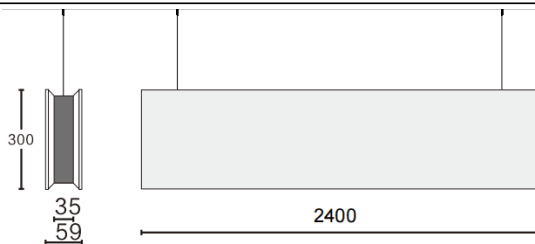

ACOUSTIC LINE

Lavov acoustic fixture from the family ACOUSTIC LINE with a power of 84W and a beam angle of 48° ↓ . Finished in Black colour. With a total lumen output of 7560lm and a luminous efficacy of 90lm/W. Made in Extruded Aluminium and poliester acoustic panels grade B12. Driver DALI. CCT 4000K. Dimensions L2400x W59x H300mmmm.

Dimensions

Product dimensions (mm) L2400x W59x H300mm

Scheme

Item code	86.AC01.5443.02
Product type	Indoor
Category	Architectural luminaires
Family	ACOUSTIC LINE
Pictograms	

Product	
Real power (W)	84
Real luminous flux (Lm)	7560
Luminous efficiency (Lm/W)	90
Beam angle (°)	48° ↓
Life time (h)	50000h L80B10
IP	20
Colour	Black
U. G. R	19
Control gear included	Yes
Control gear	DALI
Light source	LED
Type of LED	SMD
Average life time (h)	50000h L80B10
Colour temperature (K)	4000
Colour consistency (SDCM)	SDCM3
CRI	90