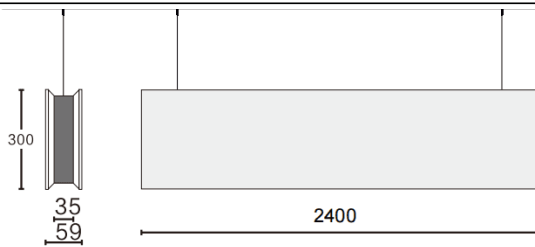

ACOUSTIC LINE

Lavov acoustic fixture from the family ACOUSTIC LINE with a power of 84W and a beam angle of 48° ↓ . Finished in Black colour. With a total lumen output of 7560lm and a luminous efficacy of 90lm/W. Made in Extruded Aluminium and poliester acoustic panels grade B12. Driver DALI. CCT 4000K. Dimensions L2400x W59x H300mmmm.

Dimensions

Product dimensions (mm) L2400x W59x H300mm

Scheme

Item code	86.AC01.5443.02
Product type	Indoor
Category	Architectural luminaires
Family	ACOUSTIC LINE
Pictograms	

Product	
Real power (W)	84
Real luminous flux (Lm)	7560
Luminous efficiency (Lm/W)	90
Beam angle (º)	48° ↓
Life time (h)	50000h L80B10
IP	20
Colour	Black
U. G. R	<19
Control gear included	Yes
Control gear	DALI
Light source	LED
Type of LED	SMD
Average life time (h)	50000h L80B10
Colour temperature (K)	4000
Colour consistency (SDCM)	SDCM<3
CRI	90