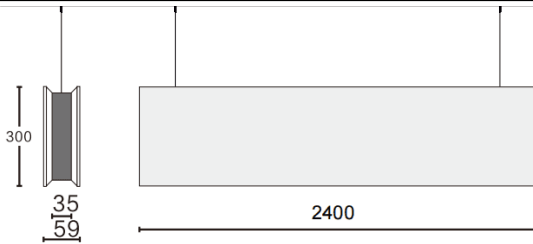

ACOUSTIC LINE

Lavov acoustic fixture from the family ACOUSTIC LINE with a power of 84W and a beam angle of 48° ↓ . Finished in Black colour. With a total lumen output of 7560lm and a luminous efficacy of 90lm/W. Made in Extruded Aluminium and poliester acoustic panels grade B12. Driver DALI. CCT 4000K. Dimensions L2400x W59x H300mmmm.

Dimensions

Product dimensions (mm) L2400x W59x H300mm

Scheme

Item code	86.AC01.5443.02				
Product type	Indoor				
Category	Architectural luminaires				
Family	ACOUSTIC LINE				
Pictograms		220 240 V	CRI 90	CE	Driver INCL.
	On Off		IP 20	50000h L80B10	

Product	
Real power (W)	84
Real luminous flux (Lm)	7560
Luminous efficiency (Lm/W)	90
Beam angle (º)	48° ↓
Life time (h)	50000h L80B10
IP	20
Colour	Black
U. G. R	<19
Control gear included	Yes
Control gear	DALI
Light source	LED
Type of LED	SMD
Average life time (h)	50000h L80B10
Colour temperature (K)	4000
Colour consistency (SDCM)	SDCM<3
CRI	90