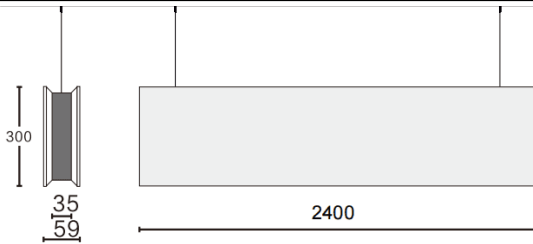

ACOUSTIC LINE

Lavov acoustic fixture from the family ACOUSTIC LINE with a power of 84W and a beam angle of 48° ↓ . Finished in grey colour. With a total lumen output of 7560lm and a luminous efficacy of 90lm/W. Made in Extruded Aluminium and poliester acoustic panels grade B11. Driver DALI. CCT 4000K. Dimensions L2400x W59x H300mmmm.

Dimensions

Product dimensions (mm) L2400x W59x H300mm

Scheme

Item code	86.AC01.5443.03
Product type	Indoor
Category	Architectural luminaires
Family	ACOUSTIC LINE
Pictograms	

Product	
Real power (W)	84
Real luminous flux (Lm)	7560
Luminous efficiency (Lm/W)	90
Beam angle (º)	48° ↓
Life time (h)	50000h L80B10
IP	20
Colour	grey
U. G. R	<19
Control gear included	Yes
Control gear	DALI
Light source	LED
Type of LED	SMD
Average life time (h)	50000h L80B10
Colour temperature (K)	4000
Colour consistency (SDCM)	SDCM<3
CRI	90