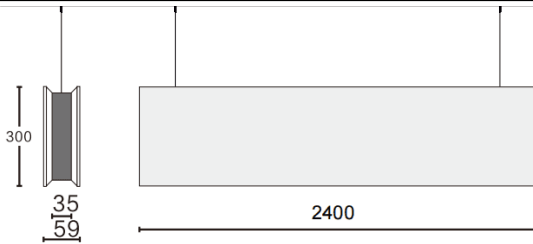

ACOUSTIC LINE

Lavov acoustic fixture from the family ACOUSTIC LINE with a power of 84W and a beam angle of 48° ↓ . Finished in grey colour. With a total lumen output of 7560lm and a luminous efficacy of 90lm/W. Made in Extruded Aluminium and poliester acoustic panels grade B11. Driver DALI. CCT 4000K. Dimensions L2400x W59x H300mmmm.

Dimensions

Product dimensions (mm) L2400x W59x H300mm

Scheme

Item code	86.AC01.5443.03
Product type	Indoor
Category	Architectural luminaires
Family	ACOUSTIC LINE
Pictograms	

Product	
Real power (W)	84
Real luminous flux (Lm)	7560
Luminous efficiency (Lm/W)	90
Beam angle (°)	48° ↓
Life time (h)	50000h L80B10
IP	20
Colour	grey
U. G. R	19
Control gear included	Yes
Control gear	DALI
Light source	LED
Type of LED	SMD
Average life time (h)	50000h L80B10
Colour temperature (K)	4000
Colour consistency (SDCM)	SDCM3
CRI	90