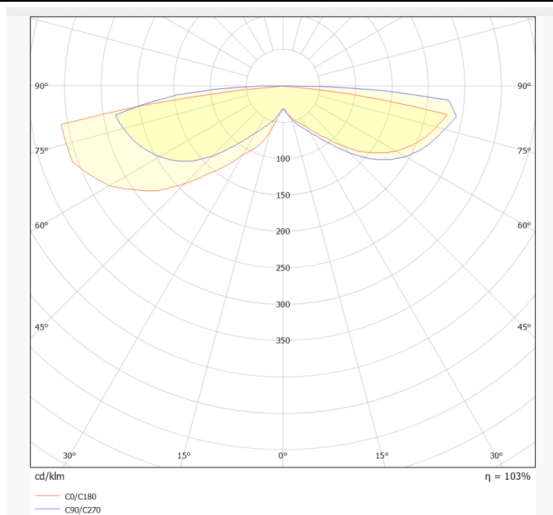

ACOUSTIC DISC

Lavov acoustic fixture from the family ACOUSTIC DISC with a power of 40W and a beam angle of 100° ↓ . Finished in White colour. With a total lumen output of 3200lm and a luminous efficacy of 80lm/W. Made in Extruded Aluminium and poliester acoustic panels grade B16. Driver ON-OFF. CCT 4000K.

Dimensions $\Phi 600 * H65$ mmmm.

Dimensions

Product dimensions (mm) $\Phi 600 * H65$ mm

Scheme

Photometry

Item code	86.AC02.1401.01
Product type	Indoor
Category	Architectural luminaires
Family	ACOUSTIC DISC
Pictograms	

Product	
Real power (W)	40
Real luminous flux (Lm)	3200
Luminous efficiency (Lm/W)	80
Beam angle (º)	100° ↓
Life time (h)	50000h L80B10
IP	20
Colour	White
Control gear included	Yes
Control gear	ON-OFF
Light source	LED
Type of LED	SMD
Average life time (h)	50000h L80B10
Colour temperature (K)	4000
Colour consistency (SDCM)	SDCM<3
CRI	90