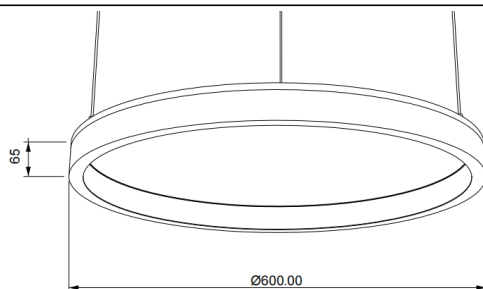

ACOUSTIC DISC

Lavov acoustic fixture from the family ACOUSTIC DISC with a power of 40W and a beam angle of 100° ↓ . Finished in White colour. With a total lumen output of 3200lm and a luminous efficacy of 80lm/W. Made in Extruded Aluminium and poliester acoustic panels grade B16. Driver ON-OFF. CCT 4000K.

Dimensions $\Phi 600 * H65$ mmmm.

Dimensions

Product dimensions (mm) $\Phi 600 * H65$ mm

Scheme

Photometry

Item code	86.AC02.1401.01
Product type	Indoor
Category	Architectural luminaires
Family	ACOUSTIC DISC
Pictograms	

Product	
Real power (W)	40
Real luminous flux (Lm)	3200
Luminous efficiency (Lm/W)	80
Beam angle (º)	100° ↓
Life time (h)	50000h L80B10
IP	20
Colour	White
Control gear included	Yes
Control gear	ON-OFF
Light source	LED
Type of LED	SMD
Average life time (h)	50000h L80B10
Colour temperature (K)	4000
Colour consistency (SDCM)	SDCM<3
CRI	90