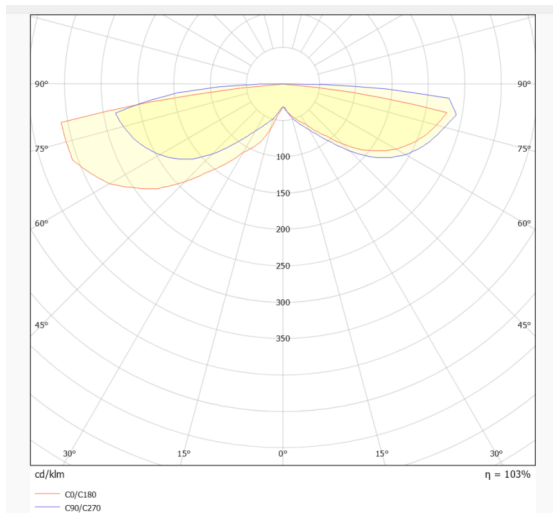

Photometry

Item code	86.AC02.1401.01			
Product type	Indoor			
Category	Architectural luminaires			
Family	ACOUSTIC DISC			
Pictograms		220 240 V	CRI 90	CE Driver INCL.
	On Off		IP 20	50000h L80B10

Product	
Real power (W)	40
Real luminous flux (Lm)	3200
Luminous efficiency (Lm/W)	80
Beam angle (°)	100° ↓
Life time (h)	50000h L80B10
IP	20
Colour	White
Control gear included	Yes
Control gear	ON-OFF
Light source	LED
Type of LED	SMD
Average life time (h)	50000h L80B10
Colour temperature (K)	4000
Colour consistency (SDCM)	SDCM3
CRI	90