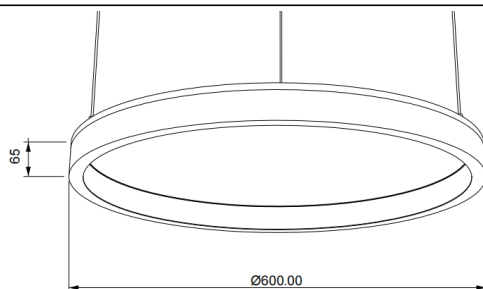

### ACOUSTIC DISC

Lavov acoustic fixture from the family ACOUSTIC DISC with a power of 40W and a beam angle of 100° ↓ . Finished in White colour. With a total lumen output of 3200lm and a luminous efficacy of 80lm/W. Made in Extruded Aluminium and poliester acoustic panels grade B16. Driver ON-OFF. CCT 4000K.

Dimensions  $\Phi 600 * H65$ mmmm.

#### Dimensions

Product dimensions (mm)  $\Phi 600 * H65$ mm

Product	
Real power (W)	40
Real luminous flux (Lm)	3200
Luminous efficiency (Lm/W)	80
Beam angle (°)	100° ↓
Life time (h)	50000h L80B10
IP	20
Colour	White
Control gear included	Yes
Control gear	ON-OFF
Light source	LED
Type of LED	SMD
Average life time (h)	50000h L80B10
Colour temperature (K)	4000
Colour consistency (SDCM)	SDCM3
CRI	90