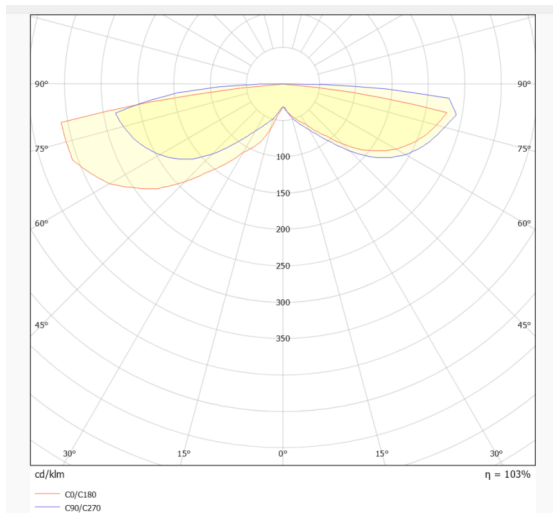

Photometry

Item code	86.AC02.1401.02			
Product type	Indoor			
Category	Architectural luminaires			
Family	ACOUSTIC DISC			
Pictograms		220 240 V	CRI 90	CE Driver INCL.
	On Off		IP 20	50000h L80B10

Product	
Real power (W)	40
Real luminous flux (Lm)	3200
Luminous efficiency (Lm/W)	80
Beam angle (&ordm;)	100° ↓
Life time (h)	50000h L80B10
IP	20
Colour	Black
Control gear included	Yes
Control gear	ON-OFF
Light source	LED
Type of LED	SMD
Average life time (h)	50000h L80B10
Colour temperature (K)	4000
Colour consistency (SDCM)	SDCM<3
CRI	90