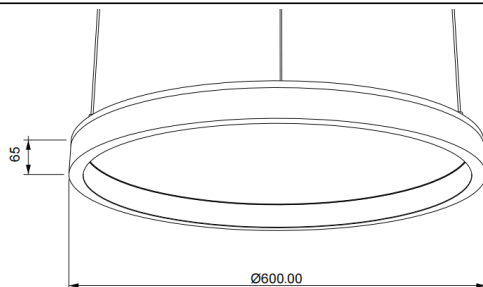

ACOUSTIC DISC

Lavov acoustic fixture from the family ACOUSTIC DISC with a power of 40W and a beam angle of 100° ↓ . Finished in Black colour. With a total lumen output of 3200lm and a luminous efficacy of 80lm/W. Made in Extruded Aluminium and poliester acoustic panels grade B15. Driver ON-OFF. CCT 4000K.

Dimensions $\Phi 600 * H65$ mmmm.

Dimensions

Product dimensions (mm) $\Phi 600 * H65$ mm

Scheme

Photometry

Item code	86.AC02.1401.02			
Product type	Indoor			
Category	Architectural luminaires			
Family	ACOUSTIC DISC			
Pictograms		220 240 V	CRI 90	CE Driver INCL.
	On Off		IP 20	50000h L80B10

Product	
Real power (W)	40
Real luminous flux (Lm)	3200
Luminous efficiency (Lm/W)	80
Beam angle (&ordm;)	100° ↓
Life time (h)	50000h L80B10
IP	20
Colour	Black
Control gear included	Yes
Control gear	ON-OFF
Light source	LED
Type of LED	SMD
Average life time (h)	50000h L80B10
Colour temperature (K)	4000
Colour consistency (SDCM)	SDCM<3
CRI	90