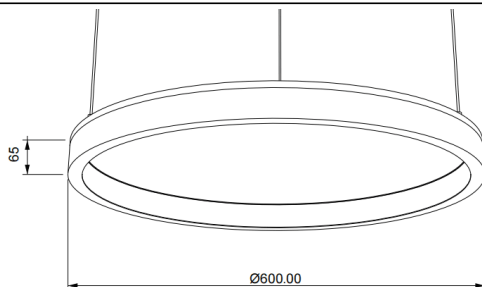

ACOUSTIC DISC

Lavov acoustic fixture from the family ACOUSTIC DISC with a power of 40W and a beam angle of 100° ↓ . Finished in Black colour. With a total lumen output of 3200lm and a luminous efficacy of 80lm/W. Made in Extruded Aluminium and poliester acoustic panels grade B15. Driver ON-OFF. CCT 4000K.

Dimensions $\Phi 600 * H65$ mmmm.

Dimensions

Product dimensions (mm) **$\Phi 600 * H65$ mm**

Scheme

Photometry

Item code	86.AC02.1401.02				
Product type	Indoor				
Category	Architectural luminaires				
Family	ACOUSTIC DISC				
Pictograms		220 240 V	CRI 90	CE	Driver INCL.
	On Off		IP 20	50000h L80B10	

Product	
Real power (W)	40
Real luminous flux (Lm)	3200
Luminous efficiency (Lm/W)	80
Beam angle (°)	100° ↓
Life time (h)	50000h L80B10
IP	20
Colour	Black
Control gear included	Yes
Control gear	ON-OFF
Light source	LED
Type of LED	SMD
Average life time (h)	50000h L80B10
Colour temperature (K)	4000
Colour consistency (SDCM)	SDCM3
CRI	90