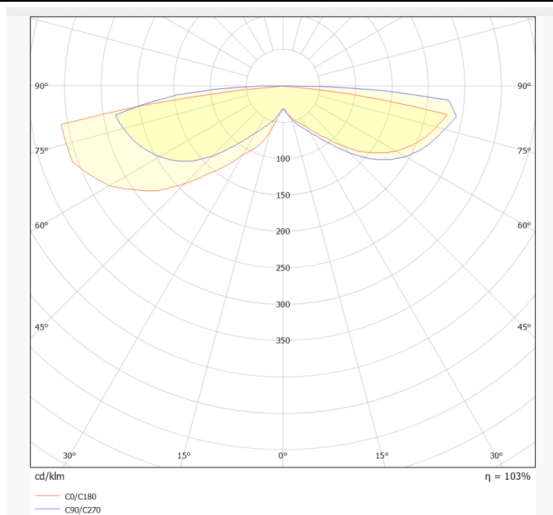

ACOUSTIC DISC

Lavov acoustic fixture from the family ACOUSTIC DISC with a power of 40W and a beam angle of 100° ↓ . Finished in Black colour. With a total lumen output of 3200lm and a luminous efficacy of 80lm/W. Made in Extruded Aluminium and poliester acoustic panels grade B15. Driver ON-OFF. CCT 4000K.

Dimensions $\Phi 600 * H65$ mmmm.

Dimensions

Product dimensions (mm) **$\Phi 600 * H65$ mm**

Scheme

Photometry

Item code	86.AC02.1401.02				
Product type	Indoor				
Category	Architectural luminaires				
Family	ACOUSTIC DISC				
Pictograms		220 240 V	CRI 90	CE	Driver INCL.
	On Off		IP 20	50000h L80B10	

Product	
Real power (W)	40
Real luminous flux (Lm)	3200
Luminous efficiency (Lm/W)	80
Beam angle (°)	100° ↓
Life time (h)	50000h L80B10
IP	20
Colour	Black
Control gear included	Yes
Control gear	ON-OFF
Light source	LED
Type of LED	SMD
Average life time (h)	50000h L80B10
Colour temperature (K)	4000
Colour consistency (SDCM)	SDCM3
CRI	90