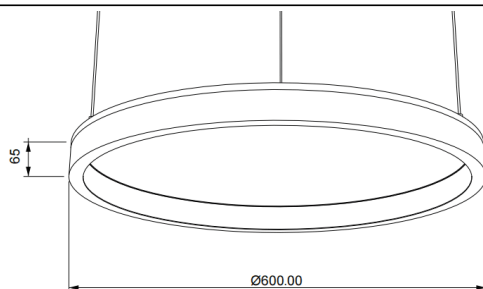

ACOUSTIC DISC

Lavov acoustic fixture from the family ACOUSTIC DISC with a power of 40W and a beam angle of 100° ↓ . Finished in grey colour. With a total lumen output of 3200lm and a luminous efficacy of 80lm/W. Made in Extruded Aluminium and poliester acoustic panels grade B14. Driver ON-OFF. CCT 4000K. Dimensions $\Phi 600 * H65$ mmmm.

Dimensions

Product dimensions (mm) $\Phi 600 * H65$ mm

Scheme

Photometry

Item code	86.AC02.1401.03			
Product type	Indoor			
Category	Architectural luminaires			
Family	ACOUSTIC DISC			
Pictograms		220 240 V	CRI 90	CE Driver INCL.
	On Off		IP 20	50000h L80B10

Product	
Real power (W)	40
Real luminous flux (Lm)	3200
Luminous efficiency (Lm/W)	80
Beam angle (°)	100° ↓
Life time (h)	50000h L80B10
IP	20
Colour	grey
Control gear included	Yes
Control gear	ON-OFF
Light source	LED
Type of LED	SMD
Average life time (h)	50000h L80B10
Colour temperature (K)	4000
Colour consistency (SDCM)	SDCM3
CRI	90