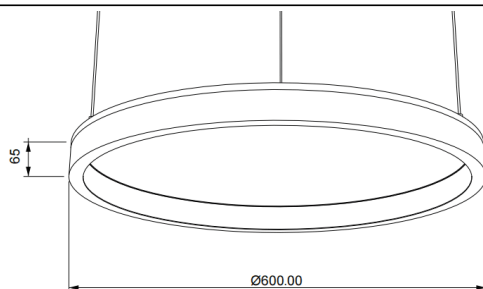

ACOUSTIC DISC

Lavov acoustic fixture from the family ACOUSTIC DISC with a power of 40W and a beam angle of 100° ↓ . Finished in grey colour. With a total lumen output of 3200lm and a luminous efficacy of 80lm/W. Made in Extruded Aluminium and poliester acoustic panels grade B14. Driver ON-OFF. CCT 4000K. Dimensions $\Phi 600 * H65$ mmmm.

Dimensions

Product dimensions (mm) **$\Phi 600 * H65$ mm**

Scheme

Photometry

Item code	86.AC02.1401.03				
Product type	Indoor				
Category	Architectural luminaires				
Family	ACOUSTIC DISC				
Pictograms		220 240 V	CRI 90	CE	Driver INCL.
	On Off		IP 20	50000h L80B10	

Product	
Real power (W)	40
Real luminous flux (Lm)	3200
Luminous efficiency (Lm/W)	80
Beam angle (º)	100° ↓
Life time (h)	50000h L80B10
IP	20
Colour	grey
Control gear included	Yes
Control gear	ON-OFF
Light source	LED
Type of LED	SMD
Average life time (h)	50000h L80B10
Colour temperature (K)	4000
Colour consistency (SDCM)	SDCM<3
CRI	90