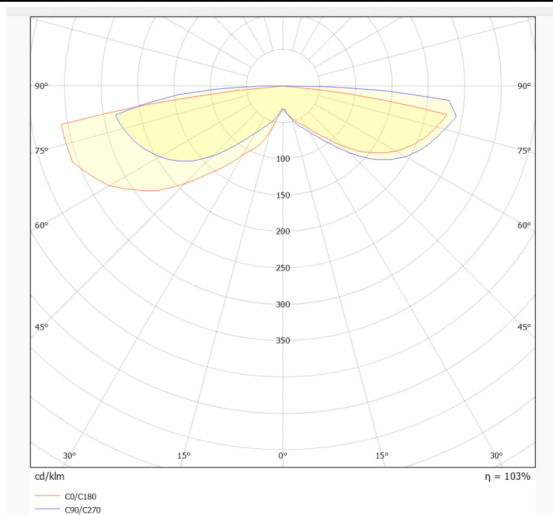

ACOUSTIC DISC

Lavov acoustic fixture from the family ACOUSTIC DISC with a power of 40W and a beam angle of 100° ↓ . Finished in grey colour. With a total lumen output of 3200lm and a luminous efficacy of 80lm/W. Made in Extruded Aluminium and poliester acoustic panels grade B14. Driver ON-OFF. CCT 4000K. Dimensions $\Phi 600 * H65$ mmmm.

Dimensions

Product dimensions (mm) $\Phi 600 * H65$ mm

Scheme

Photometry

Item code	86.AC02.1401.03			
Product type	Indoor			
Category	Architectural luminaires			
Family	ACOUSTIC DISC			
Pictograms		220 240 V	CRI 90	CE Driver INCL.
	On Off		IP 20	50000h L80B10

Product	
Real power (W)	40
Real luminous flux (Lm)	3200
Luminous efficiency (Lm/W)	80
Beam angle (°)	100° ↓
Life time (h)	50000h L80B10
IP	20
Colour	grey
Control gear included	Yes
Control gear	ON-OFF
Light source	LED
Type of LED	SMD
Average life time (h)	50000h L80B10
Colour temperature (K)	4000
Colour consistency (SDCM)	SDCM3
CRI	90