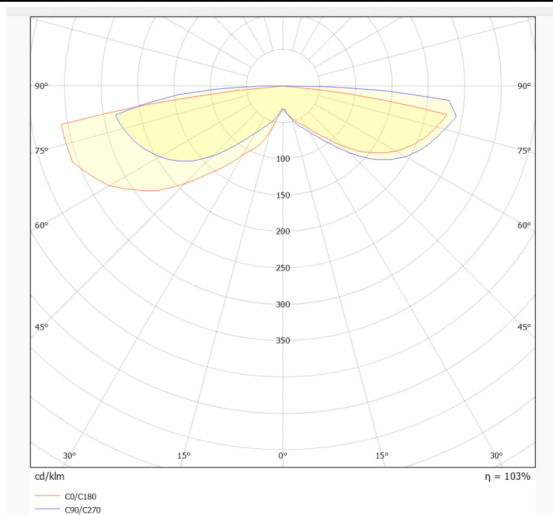

ACOUSTIC DISC

Lavov acoustic fixture from the family ACOUSTIC DISC with a power of 40W and a beam angle of 100° ↓ . Finished in grey colour. With a total lumen output of 3200lm and a luminous efficacy of 80lm/W. Made in Extruded Aluminium and poliester acoustic panels grade B14. Driver ON-OFF. CCT 4000K. Dimensions $\Phi 600 * H65$ mmmm.

Dimensions

Product dimensions (mm) **$\Phi 600 * H65$ mm**

Scheme

Photometry

Item code	86.AC02.1401.03				
Product type	Indoor				
Category	Architectural luminaires				
Family	ACOUSTIC DISC				
Pictograms		220 240 V	CRI 90	CE	Driver INCL.
	On Off		IP 20	50000h L80B10	

Product	
Real power (W)	40
Real luminous flux (Lm)	3200
Luminous efficiency (Lm/W)	80
Beam angle (º)	100° ↓
Life time (h)	50000h L80B10
IP	20
Colour	grey
Control gear included	Yes
Control gear	ON-OFF
Light source	LED
Type of LED	SMD
Average life time (h)	50000h L80B10
Colour temperature (K)	4000
Colour consistency (SDCM)	SDCM<3
CRI	90