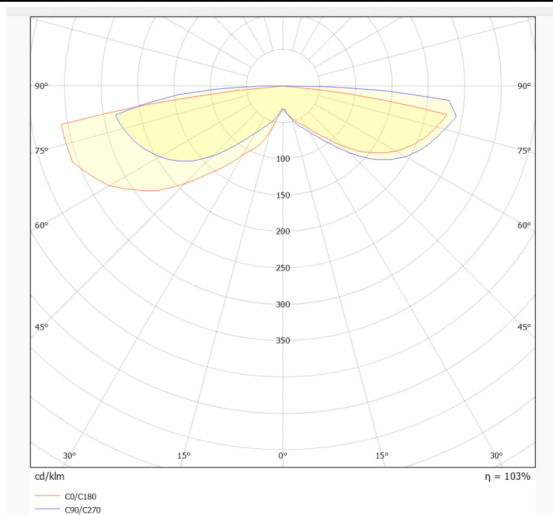

Photometry

Item code	86.AC02.1403.01			
Product type	Indoor			
Category	Architectural luminaires			
Family	ACOUSTIC DISC			
Pictograms		220 240 V	CRI 90	CE Driver INCL.
	On Off		IP 20	50000h L80B10

Product	
Real power (W)	40
Real luminous flux (Lm)	3200
Luminous efficiency (Lm/W)	80
Beam angle (°)	100° ↓
Life time (h)	50000h L80B10
IP	20
Colour	White
Control gear included	Yes
Control gear	DALI
Light source	LED
Type of LED	SMD
Average life time (h)	50000h L80B10
Colour temperature (K)	4000
Colour consistency (SDCM)	SDCM3
CRI	90