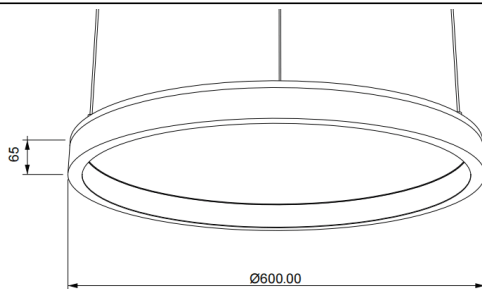

ACOUSTIC DISC

Lavov acoustic fixture from the family ACOUSTIC DISC with a power of 40W and a beam angle of 100° ↓ . Finished in White colour. With a total lumen output of 3200lm and a luminous efficacy of 80lm/W. Made in Extruded Aluminium and poliester acoustic panels grade B13. Driver DALI. CCT 4000K. Dimensions $\Phi 600 * H65$ mmmm.

Dimensions

Product dimensions (mm) $\Phi 600 * H65$ mm

Scheme

Photometry

Item code	86.AC02.1403.01
Product type	Indoor
Category	Architectural luminaires
Family	ACOUSTIC DISC
Pictograms	

Product	
Real power (W)	40
Real luminous flux (Lm)	3200
Luminous efficiency (Lm/W)	80
Beam angle (º)	100° ↓
Life time (h)	50000h L80B10
IP	20
Colour	White
Control gear included	Yes
Control gear	DALI
Light source	LED
Type of LED	SMD
Average life time (h)	50000h L80B10
Colour temperature (K)	4000
Colour consistency (SDCM)	SDCM<3
CRI	90