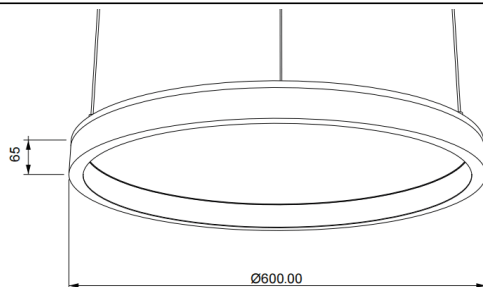

ACOUSTIC DISC

Lavov acoustic fixture from the family ACOUSTIC DISC with a power of 40W and a beam angle of 100° ↓ . Finished in White colour. With a total lumen output of 3200lm and a luminous efficacy of 80lm/W. Made in Extruded Aluminium and poliester acoustic panels grade B13. Driver DALI. CCT 4000K. Dimensions $\Phi 600 * H65$ mmmm.

Dimensions

Product dimensions (mm) $\Phi 600 * H65$ mm

Scheme

Photometry

Item code	86.AC02.1403.01			
Product type	Indoor			
Category	Architectural luminaires			
Family	ACOUSTIC DISC			
Pictograms		220 240 V	CRI 90	CE Driver INCL.
	On Off		IP 20	50000h L80B10

Product	
Real power (W)	40
Real luminous flux (Lm)	3200
Luminous efficiency (Lm/W)	80
Beam angle (°)	100° ↓
Life time (h)	50000h L80B10
IP	20
Colour	White
Control gear included	Yes
Control gear	DALI
Light source	LED
Type of LED	SMD
Average life time (h)	50000h L80B10
Colour temperature (K)	4000
Colour consistency (SDCM)	SDCM3
CRI	90