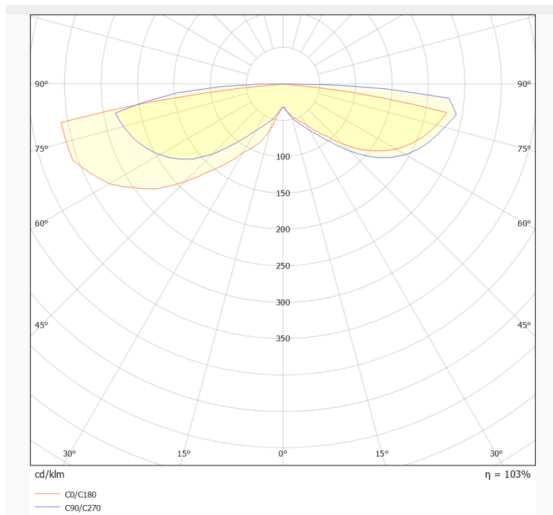

ACOUSTIC DISC

Lavov acoustic fixture from the family ACOUSTIC DISC with a power of 40W and a beam angle of 100° ↓ . Finished in White colour. With a total lumen output of 3200lm and a luminous efficacy of 80lm/W. Made in Extruded Aluminium and poliester acoustic panels grade B13. Driver DALI. CCT 4000K. Dimensions $\Phi 600 * H65$ mmmm.

Dimensions

Product dimensions (mm) $\Phi 600 * H65$ mm

Scheme

Photometry

Item code	86.AC02.1403.01
Product type	Indoor
Category	Architectural luminaires
Family	ACOUSTIC DISC
Pictograms	

Product	
Real power (W)	40
Real luminous flux (Lm)	3200
Luminous efficiency (Lm/W)	80
Beam angle (º)	100° ↓
Life time (h)	50000h L80B10
IP	20
Colour	White
Control gear included	Yes
Control gear	DALI
Light source	LED
Type of LED	SMD
Average life time (h)	50000h L80B10
Colour temperature (K)	4000
Colour consistency (SDCM)	SDCM<3
CRI	90