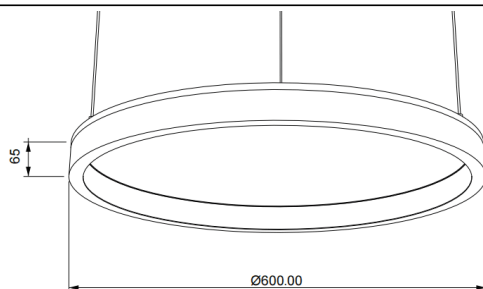

ACOUSTIC DISC

Lavov acoustic fixture from the family ACOUSTIC DISC with a power of 40W and a beam angle of 100° ↓ . Finished in Black colour. With a total lumen output of 3200lm and a luminous efficacy of 80lm/W. Made in Extruded Aluminium and poliester acoustic panels grade B12. Driver DALI. CCT 4000K. Dimensions $\Phi 600 * H65$ mmmm.

Dimensions

Product dimensions (mm) **$\Phi 600 * H65$ mm**

Scheme

Photometry

Item code	86.AC02.1403.02			
Product type	Indoor			
Category	Architectural luminaires			
Family	ACOUSTIC DISC			
Pictograms		220 240 V	CRI 90	CE Driver INCL.
	On Off		IP 20	50000h L80B10

Product	
Real power (W)	40
Real luminous flux (Lm)	3200
Luminous efficiency (Lm/W)	80
Beam angle (°)	100° ↓
Life time (h)	50000h L80B10
IP	20
Colour	Black
Control gear included	Yes
Control gear	DALI
Light source	LED
Type of LED	SMD
Average life time (h)	50000h L80B10
Colour temperature (K)	4000
Colour consistency (SDCM)	SDCM3
CRI	90