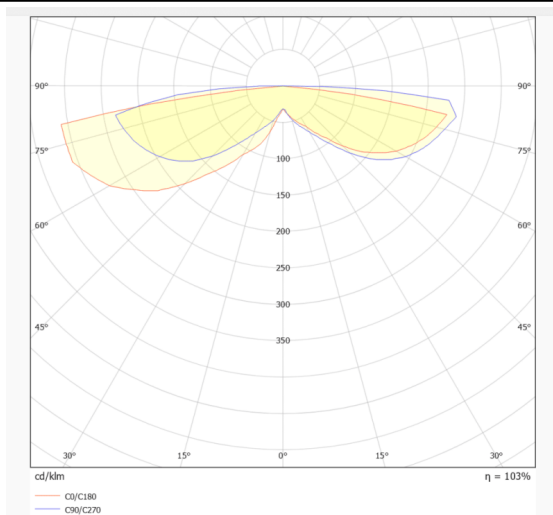

ACOUSTIC DISC

Lavov acoustic fixture from the family ACOUSTIC DISC with a power of 40W and a beam angle of 100° ↓ . Finished in Black colour. With a total lumen output of 3200lm and a luminous efficacy of 80lm/W. Made in Extruded Aluminium and poliester acoustic panels grade B12. Driver DALI. CCT 4000K. Dimensions $\Phi 600 * H65$ mmmm.

Dimensions

Product dimensions (mm) $\Phi 600 * H65$ mm

Scheme

Photometry

Item code	86.AC02.1403.02
Product type	Indoor
Category	Architectural luminaires
Family	ACOUSTIC DISC
Pictograms	

Product	
Real power (W)	40
Real luminous flux (Lm)	3200
Luminous efficiency (Lm/W)	80
Beam angle (°)	100° ↓
Life time (h)	50000h L80B10
IP	20
Colour	Black
Control gear included	Yes
Control gear	DALI
Light source	LED
Type of LED	SMD
Average life time (h)	50000h L80B10
Colour temperature (K)	4000
Colour consistency (SDCM)	SDCM<3
CRI	90