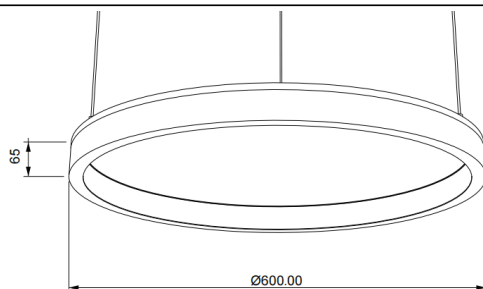

ACOUSTIC DISC

Lavov acoustic fixture from the family ACOUSTIC DISC with a power of 40W and a beam angle of 100° ↓ . Finished in Black colour. With a total lumen output of 3200lm and a luminous efficacy of 80lm/W. Made in Extruded Aluminium and poliester acoustic panels grade B12. Driver DALI. CCT 4000K. Dimensions $\Phi 600 * H65$ mmmm.

Dimensions

Product dimensions (mm) $\Phi 600 * H65$ mm

Scheme

Photometry

Item code	86.AC02.1403.02
Product type	Indoor
Category	Architectural luminaires
Family	ACOUSTIC DISC
Pictograms	

Product	
Real power (W)	40
Real luminous flux (Lm)	3200
Luminous efficiency (Lm/W)	80
Beam angle (°)	100° ↓
Life time (h)	50000h L80B10
IP	20
Colour	Black
Control gear included	Yes
Control gear	DALI
Light source	LED
Type of LED	SMD
Average life time (h)	50000h L80B10
Colour temperature (K)	4000
Colour consistency (SDCM)	SDCM<3
CRI	90