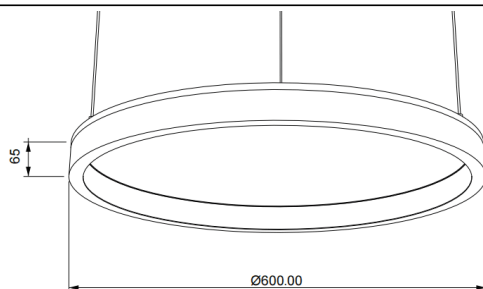

ACOUSTIC DISC

Lavov acoustic fixture from the family ACOUSTIC DISC with a power of 40W and a beam angle of 100° ↓ . Finished in Black colour. With a total lumen output of 3200lm and a luminous efficacy of 80lm/W. Made in Extruded Aluminium and poliester acoustic panels grade B12. Driver DALI. CCT 4000K. Dimensions $\Phi 600 * H65$ mmmm.

Dimensions

Product dimensions (mm) **$\Phi 600 * H65$ mm**

Scheme

Photometry

Item code	86.AC02.1403.02			
Product type	Indoor			
Category	Architectural luminaires			
Family	ACOUSTIC DISC			
Pictograms		220 240 V	CRI 90	CE Driver INCL.
	On Off		IP 20	50000h L80B10

Product	
Real power (W)	40
Real luminous flux (Lm)	3200
Luminous efficiency (Lm/W)	80
Beam angle (º)	100° ↓
Life time (h)	50000h L80B10
IP	20
Colour	Black
Control gear included	Yes
Control gear	DALI
Light source	LED
Type of LED	SMD
Average life time (h)	50000h L80B10
Colour temperature (K)	4000
Colour consistency (SDCM)	SDCM<3
CRI	90