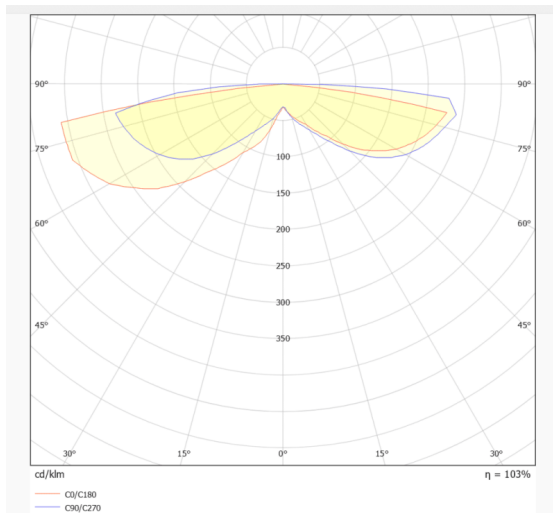

Photometry

Item code	86.AC02.1403.02			
Product type	Indoor			
Category	Architectural luminaires			
Family	ACOUSTIC DISC			
Pictograms		220 240 V	CRI 90	CE Driver INCL.
	On Off		IP 20	50000h L80B10

Product	
Real power (W)	40
Real luminous flux (Lm)	3200
Luminous efficiency (Lm/W)	80
Beam angle (°)	100° ↓
Life time (h)	50000h L80B10
IP	20
Colour	Black
Control gear included	Yes
Control gear	DALI
Light source	LED
Type of LED	SMD
Average life time (h)	50000h L80B10
Colour temperature (K)	4000
Colour consistency (SDCM)	SDCM3
CRI	90