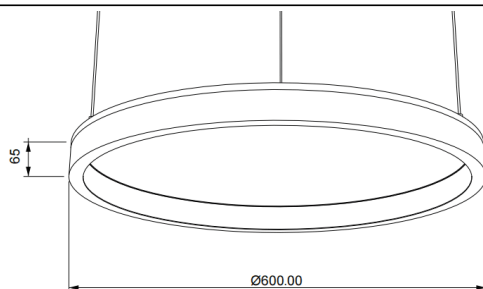

ACOUSTIC DISC

Lavov acoustic fixture from the family ACOUSTIC DISC with a power of 40W and a beam angle of 100°↓. Finished in grey colour. With a total lumen output of 3200lm and a luminous efficacy of 80lm/W. Made in Extruded Aluminium and poliester acoustic panels grade B11. Driver DALI. CCT 4000K. Dimensions $\Phi 600 * H65$ mmmm.

Dimensions

Product dimensions (mm) $\Phi 600 * H65$ mm

Scheme

Photometry

Item code	86.AC02.1403.03				
Product type	Indoor				
Category	Architectural luminaires				
Family	ACOUSTIC DISC				
Pictograms		220 240 V	CRI 90	CE	Driver INCL.
	On Off		IP 20	50000h L80B10	

Product	
Real power (W)	40
Real luminous flux (Lm)	3200
Luminous efficiency (Lm/W)	80
Beam angle (º)	100° ↓
Life time (h)	50000h L80B10
IP	20
Colour	grey
Control gear included	Yes
Control gear	DALI
Light source	LED
Type of LED	SMD
Average life time (h)	50000h L80B10
Colour temperature (K)	4000
Colour consistency (SDCM)	SDCM<3
CRI	90