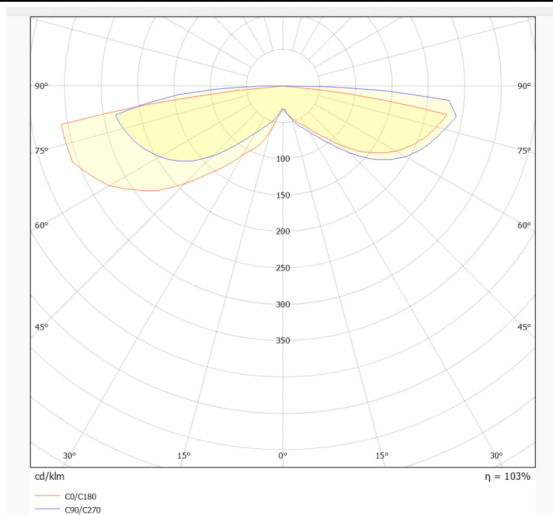

ACOUSTIC DISC

Lavov acoustic fixture from the family ACOUSTIC DISC with a power of 40W and a beam angle of 100°↓. Finished in grey colour. With a total lumen output of 3200lm and a luminous efficacy of 80lm/W. Made in Extruded Aluminium and poliester acoustic panels grade B11. Driver DALI. CCT 4000K. Dimensions $\Phi 600 * H65$ mmmm.

Dimensions

Product dimensions (mm) $\Phi 600 * H65$ mm

Scheme

Photometry

Item code	86.AC02.1403.03				
Product type	Indoor				
Category	Architectural luminaires				
Family	ACOUSTIC DISC				
Pictograms		220 240 V	CRI 90	CE	Driver INCL.
	On Off		IP 20	50000h L80B10	

Product	
Real power (W)	40
Real luminous flux (Lm)	3200
Luminous efficiency (Lm/W)	80
Beam angle (º)	100° ↓
Life time (h)	50000h L80B10
IP	20
Colour	grey
Control gear included	Yes
Control gear	DALI
Light source	LED
Type of LED	SMD
Average life time (h)	50000h L80B10
Colour temperature (K)	4000
Colour consistency (SDCM)	SDCM<3
CRI	90