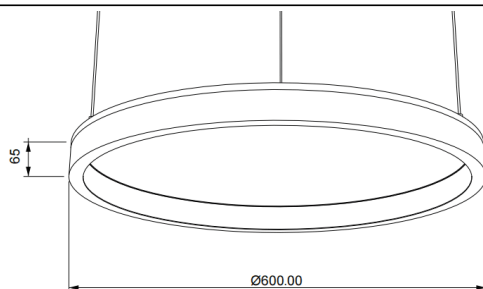

ACOUSTIC DISC

Lavov acoustic fixture from the family ACOUSTIC DISC with a power of 40W and a beam angle of 100°↓. Finished in grey colour. With a total lumen output of 3200lm and a luminous efficacy of 80lm/W. Made in Extruded Aluminium and poliester acoustic panels grade B11. Driver DALI. CCT 4000K. Dimensions $\Phi 600 * H65$ mmmm.

Dimensions

Product dimensions (mm) $\Phi 600 * H65$ mm

Scheme

Photometry

Item code	86.AC02.1403.03				
Product type	Indoor				
Category	Architectural luminaires				
Family	ACOUSTIC DISC				
Pictograms		220 240 V	CRI 90	CE	Driver INCL.
	On Off		IP 20	50000h L80B10	

Product	
Real power (W)	40
Real luminous flux (Lm)	3200
Luminous efficiency (Lm/W)	80
Beam angle (°)	100° ↓
Life time (h)	50000h L80B10
IP	20
Colour	grey
Control gear included	Yes
Control gear	DALI
Light source	LED
Type of LED	SMD
Average life time (h)	50000h L80B10
Colour temperature (K)	4000
Colour consistency (SDCM)	SDCM3
CRI	90