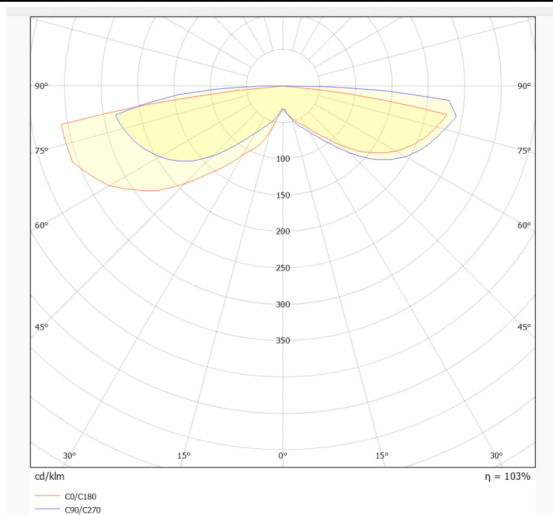

ACOUSTIC DISC

Lavov acoustic fixture from the family ACOUSTIC DISC with a power of 40W and a beam angle of 100°↓. Finished in grey colour. With a total lumen output of 3200lm and a luminous efficacy of 80lm/W. Made in Extruded Aluminium and poliester acoustic panels grade B11. Driver DALI. CCT 4000K. Dimensions $\Phi 600 * H65$ mmmm.

Dimensions

Product dimensions (mm) $\Phi 600 * H65$ mm

Scheme

Photometry

Item code	86.AC02.1403.03				
Product type	Indoor				
Category	Architectural luminaires				
Family	ACOUSTIC DISC				
Pictograms		220 240 V	CRI 90	CE	Driver INCL.
	On Off		IP 20	50000h L80B10	

Product	
Real power (W)	40
Real luminous flux (Lm)	3200
Luminous efficiency (Lm/W)	80
Beam angle (°)	100° ↓
Life time (h)	50000h L80B10
IP	20
Colour	grey
Control gear included	Yes
Control gear	DALI
Light source	LED
Type of LED	SMD
Average life time (h)	50000h L80B10
Colour temperature (K)	4000
Colour consistency (SDCM)	SDCM3
CRI	90