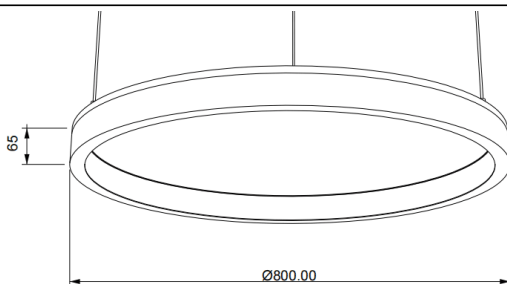

### ACOUSTIC DISC

Lavov acoustic fixture from the family ACOUSTIC DISC with a power of 60W and a beam angle of 100°↓. Finished in White colour. With a total lumen output of 4800lm and a luminous efficacy of 80lm/W. Made in Extruded Aluminium and poliester acoustic panels grade B16. Driver ON-OFF. CCT 4000K.

Dimensions  $\Phi 800 * H65$ mmmm.

#### Dimensions

Product dimensions (mm)  $\Phi 800 * H65$ mm

#### Scheme

Item code	86.AC02.2401.01
Product type	Indoor
Category	Architectural luminaires
Family	ACOUSTIC DISC
Pictograms	

Product	
Real power (W)	60
Real luminous flux (Lm)	4800
Luminous efficiency (Lm/W)	80
Beam angle (&ordm;)	100° ↓
Life time (h)	50000h L80B10
IP	20
Colour	White
Control gear included	Yes
Control gear	ON-OFF
Light source	LED
Type of LED	SMD
Average life time (h)	50000h L80B10
Colour temperature (K)	4000
Colour consistency (SDCM)	SDCM<3
CRI	90