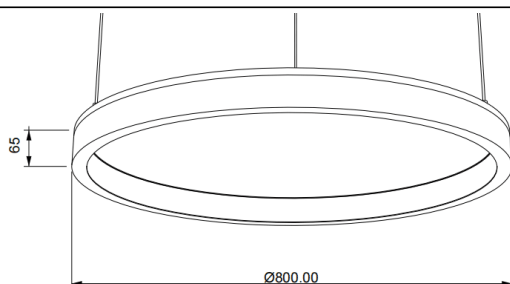

ACOUSTIC DISC

Lavov acoustic fixture from the family ACOUSTIC DISC with a power of 60W and a beam angle of 100°↓. Finished in White colour. With a total lumen output of 4800lm and a luminous efficacy of 80lm/W. Made in Extruded Aluminium and poliester acoustic panels grade B16. Driver ON-OFF. CCT 4000K.

Dimensions $\Phi 800 * H65$ mmmm.

Dimensions

Product dimensions (mm) $\Phi 800 * H65$ mm

Scheme

Item code	86.AC02.2401.01				
Product type	Indoor				
Category	Architectural luminaires				
Family	ACOUSTIC DISC				
Pictograms		220 240 V	CRI 90	CE	Driver INCL.
	On Off		IP 20	50000h L80B10	

Product	
Real power (W)	60
Real luminous flux (Lm)	4800
Luminous efficiency (Lm/W)	80
Beam angle (°)	100° ↓
Life time (h)	50000h L80B10
IP	20
Colour	White
Control gear included	Yes
Control gear	ON-OFF
Light source	LED
Type of LED	SMD
Average life time (h)	50000h L80B10
Colour temperature (K)	4000
Colour consistency (SDCM)	SDCM3
CRI	90