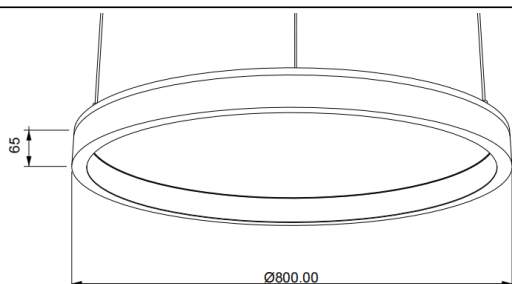

ACOUSTIC DISC

Lavov acoustic fixture from the family ACOUSTIC DISC with a power of 60W and a beam angle of 100° ↓ . Finished in White colour. With a total lumen output of 4800lm and a luminous efficacy of 80lm/W. Made in Extruded Aluminium and poliester acoustic panels grade B16. Driver ON-OFF. CCT 4000K. Dimensions $\Phi 800 * H65$ mmmm.

Dimensions

Product dimensions (mm) $\Phi 800 * H65$ mm

Scheme

Item code	86.AC02.2401.01				
Product type	Indoor				
Category	Architectural luminaires				
Family	ACOUSTIC DISC				
Pictograms		220 240 V	CRI 90	CE	Driver INCL.
	On Off		IP 20	50000h L80B10	

Product	
Real power (W)	60
Real luminous flux (Lm)	4800
Luminous efficiency (Lm/W)	80
Beam angle (°)	100° ↓
Life time (h)	50000h L80B10
IP	20
Colour	White
Control gear included	Yes
Control gear	ON-OFF
Light source	LED
Type of LED	SMD
Average life time (h)	50000h L80B10
Colour temperature (K)	4000
Colour consistency (SDCM)	SDCM3
CRI	90