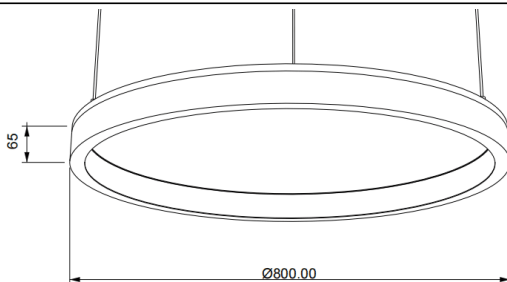

Scheme

Item code	86.AC02.2401.02			
Product type	Indoor			
Category	Architectural luminaires			
Family	ACOUSTIC DISC			
Pictograms		220 240 V	CRI 90	CE Driver INCL.
	On Off		IP 20	50000h L80B10

Product	
Real power (W)	60
Real luminous flux (Lm)	4800
Luminous efficiency (Lm/W)	80
Beam angle (°)	100° ↓
Life time (h)	50000h L80B10
IP	20
Colour	Black
Control gear included	Yes
Control gear	ON-OFF
Light source	LED
Type of LED	SMD
Average life time (h)	50000h L80B10
Colour temperature (K)	4000
Colour consistency (SDCM)	SDCM3
CRI	90