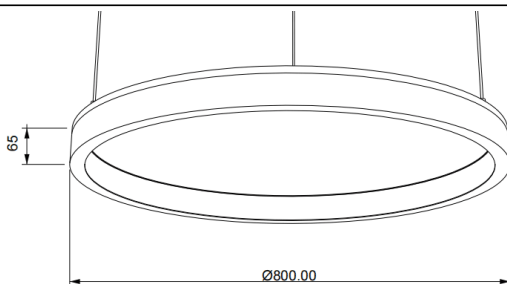

ACOUSTIC DISC

Lavov acoustic fixture from the family ACOUSTIC DISC with a power of 60W and a beam angle of 100°↓. Finished in Black colour. With a total lumen output of 4800lm and a luminous efficacy of 80lm/W. Made in Extruded Aluminium and poliester acoustic panels grade B15. Driver ON-OFF. CCT 4000K.

Dimensions Ø800 * H65mmmm.

Dimensions

Product dimensions (mm) **Ø800 * H65mm**

Scheme

Item code	86.AC02.2401.02				
Product type	Indoor				
Category	Architectural luminaires				
Family	ACOUSTIC DISC				
Pictograms		220 240 V	CRI 90	CE	Driver INCL.
	On Off		IP 20	50000h L80B10	

Product	
Real power (W)	60
Real luminous flux (Lm)	4800
Luminous efficiency (Lm/W)	80
Beam angle (º)	100° ↓
Life time (h)	50000h L80B10
IP	20
Colour	Black
Control gear included	Yes
Control gear	ON-OFF
Light source	LED
Type of LED	SMD
Average life time (h)	50000h L80B10
Colour temperature (K)	4000
Colour consistency (SDCM)	SDCM<3
CRI	90