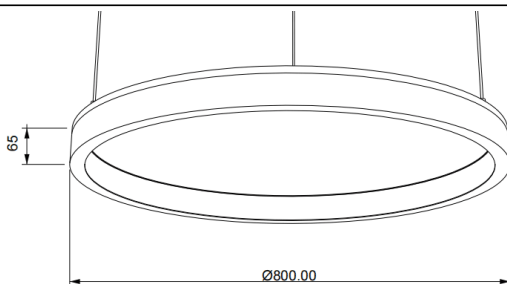

ACOUSTIC DISC

Lavov acoustic fixture from the family ACOUSTIC DISC with a power of 60W and a beam angle of 100°↓. Finished in grey colour. With a total lumen output of 4800lm and a luminous efficacy of 80lm/W. Made in Extruded Aluminium and poliester acoustic panels grade B14. Driver ON-OFF. CCT 4000K.

Dimensions Ø800 * H65mmmm.

Dimensions

Product dimensions (mm) **Ø800 * H65mm**

Scheme

Item code	86.AC02.2401.03				
Product type	Indoor				
Category	Architectural luminaires				
Family	ACOUSTIC DISC				
Pictograms		220 240 V	CRI 90	CE	Driver INCL.
	On Off		IP 20	50000h L80B10	

Product	
Real power (W)	60
Real luminous flux (Lm)	4800
Luminous efficiency (Lm/W)	80
Beam angle (º)	100° ↓
Life time (h)	50000h L80B10
IP	20
Colour	grey
Control gear included	Yes
Control gear	ON-OFF
Light source	LED
Type of LED	SMD
Average life time (h)	50000h L80B10
Colour temperature (K)	4000
Colour consistency (SDCM)	SDCM<3
CRI	90