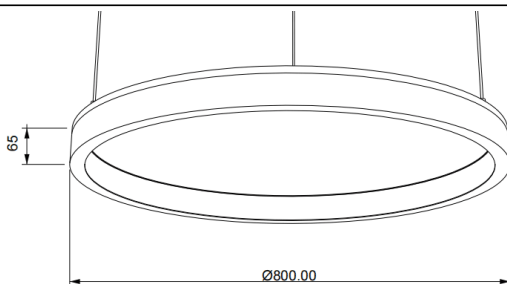

ACOUSTIC DISC

Lavov acoustic fixture from the family ACOUSTIC DISC with a power of 60W and a beam angle of 100°↓. Finished in grey colour. With a total lumen output of 4800lm and a luminous efficacy of 80lm/W. Made in Extruded Aluminium and poliester acoustic panels grade B14. Driver ON-OFF. CCT 4000K.

Dimensions $\Phi 800 * H65$ mmmm.

Dimensions

Product dimensions (mm) $\Phi 800 * H65$ mm

Scheme

Item code	86.AC02.2401.03
Product type	Indoor
Category	Architectural luminaires
Family	ACOUSTIC DISC
Pictograms	

Product	
Real power (W)	60
Real luminous flux (Lm)	4800
Luminous efficiency (Lm/W)	80
Beam angle (°)	100° ↓
Life time (h)	50000h L80B10
IP	20
Colour	grey
Control gear included	Yes
Control gear	ON-OFF
Light source	LED
Type of LED	SMD
Average life time (h)	50000h L80B10
Colour temperature (K)	4000
Colour consistency (SDCM)	SDCM3
CRI	90