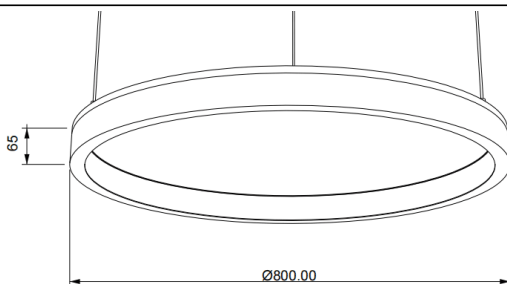

ACOUSTIC DISC

Lavov acoustic fixture from the family ACOUSTIC DISC with a power of 60W and a beam angle of 100° ↓ . Finished in White colour. With a total lumen output of 4800lm and a luminous efficacy of 80lm/W. Made in Extruded Aluminium and poliester acoustic panels grade B13. Driver DALI. CCT 4000K. Dimensions $\Phi 800 * H65$ mmmm.

Dimensions

Product dimensions (mm) $\Phi 800 * H65$ mm

Scheme

Item code	86.AC02.2403.01
Product type	Indoor
Category	Architectural luminaires
Family	ACOUSTIC DISC
Pictograms	

Product	
Real power (W)	60
Real luminous flux (Lm)	4800
Luminous efficiency (Lm/W)	80
Beam angle (º)	100° ↓
Life time (h)	50000h L80B10
IP	20
Colour	White
Control gear included	Yes
Control gear	DALI
Light source	LED
Type of LED	SMD
Average life time (h)	50000h L80B10
Colour temperature (K)	4000
Colour consistency (SDCM)	SDCM<3
CRI	90