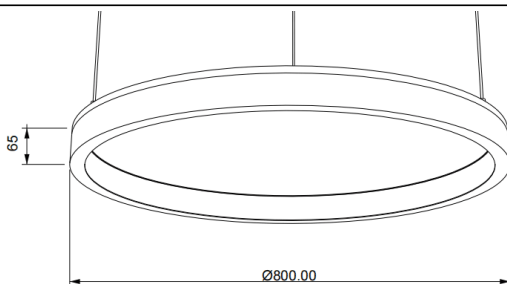

ACOUSTIC DISC

Lavov acoustic fixture from the family ACOUSTIC DISC with a power of 60W and a beam angle of 100° ↓ . Finished in White colour. With a total lumen output of 4800lm and a luminous efficacy of 80lm/W. Made in Extruded Aluminium and poliester acoustic panels grade B13. Driver DALI. CCT 4000K. Dimensions $\Phi 800 * H65$ mmmm.

Dimensions

Product dimensions (mm) $\Phi 800 * H65$ mm

Scheme

Item code	86.AC02.2403.01
Product type	Indoor
Category	Architectural luminaires
Family	ACOUSTIC DISC
Pictograms	

Product	
Real power (W)	60
Real luminous flux (Lm)	4800
Luminous efficiency (Lm/W)	80
Beam angle (°)	100° ↓
Life time (h)	50000h L80B10
IP	20
Colour	White
Control gear included	Yes
Control gear	DALI
Light source	LED
Type of LED	SMD
Average life time (h)	50000h L80B10
Colour temperature (K)	4000
Colour consistency (SDCM)	SDCM3
CRI	90