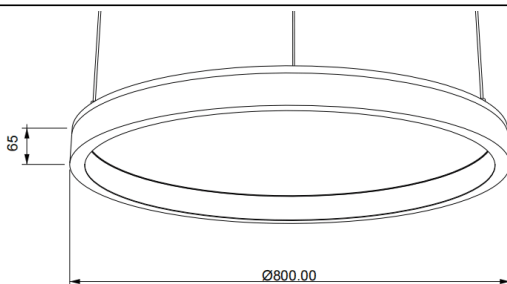

### ACOUSTIC DISC

Lavov acoustic fixture from the family ACOUSTIC DISC with a power of 60W and a beam angle of 100° ↓ . Finished in Black colour. With a total lumen output of 4800lm and a luminous efficacy of 80lm/W. Made in Extruded Aluminium and poliester acoustic panels grade B12. Driver DALI. CCT 4000K. Dimensions  $\Phi 800 * H65$ mmmm.

#### Dimensions

Product dimensions (mm)  $\Phi 800 * H65$ mm

#### Scheme

Item code	86.AC02.2403.02
Product type	Indoor
Category	Architectural luminaires
Family	ACOUSTIC DISC
Pictograms	

Product	
Real power (W)	60
Real luminous flux (Lm)	4800
Luminous efficiency (Lm/W)	80
Beam angle (°)	100° ↓
Life time (h)	50000h L80B10
IP	20
Colour	Black
Control gear included	Yes
Control gear	DALI
Light source	LED
Type of LED	SMD
Average life time (h)	50000h L80B10
Colour temperature (K)	4000
Colour consistency (SDCM)	SDCM<3
CRI	90