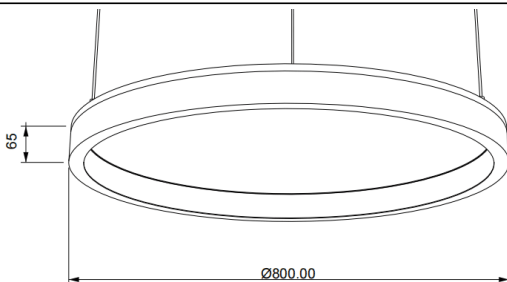

### ACOUSTIC DISC

Lavov acoustic fixture from the family ACOUSTIC DISC with a power of 60W and a beam angle of 100° ↓ . Finished in Black colour. With a total lumen output of 4800lm and a luminous efficacy of 80lm/W. Made in Extruded Aluminium and poliester acoustic panels grade B12. Driver DALI. CCT 4000K. Dimensions  $\Phi 800 * H65$ mmmm.

#### Dimensions

Product dimensions (mm)  $\Phi 800 * H65$ mm

#### Scheme

Item code	86.AC02.2403.02
Product type	Indoor
Category	Architectural luminaires
Family	ACOUSTIC DISC
Pictograms	

<b>Product</b>	
Real power (W)	60
Real luminous flux (Lm)	4800
Luminous efficiency (Lm/W)	80
Beam angle (°)	100° ↓
Life time (h)	50000h L80B10
IP	20
Colour	Black
Control gear included	Yes
Control gear	DALI
Light source	LED
Type of LED	SMD
Average life time (h)	50000h L80B10
Colour temperature (K)	4000
Colour consistency (SDCM)	SDCM3
CRI	90