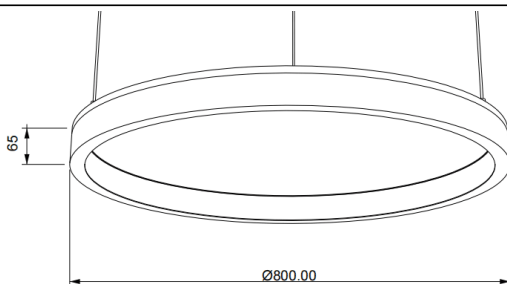

ACOUSTIC DISC

Lavov acoustic fixture from the family ACOUSTIC DISC with a power of 60W and a beam angle of 100° ↓ . Finished in Black colour. With a total lumen output of 4800lm and a luminous efficacy of 80lm/W. Made in Extruded Aluminium and poliester acoustic panels grade B12. Driver DALI. CCT 4000K. Dimensions $\Phi 800 * H65$ mmmm.

Dimensions

Product dimensions (mm) $\Phi 800 * H65$ mm

Scheme

Item code	86.AC02.2403.02			
Product type	Indoor			
Category	Architectural luminaires			
Family	ACOUSTIC DISC			
Pictograms		220 240 V	CRI 90	CE Driver INCL.
	On Off		IP 20	50000h L80B10

Product	
Real power (W)	60
Real luminous flux (Lm)	4800
Luminous efficiency (Lm/W)	80
Beam angle (º)	100° ↓
Life time (h)	50000h L80B10
IP	20
Colour	Black
Control gear included	Yes
Control gear	DALI
Light source	LED
Type of LED	SMD
Average life time (h)	50000h L80B10
Colour temperature (K)	4000
Colour consistency (SDCM)	SDCM<3
CRI	90