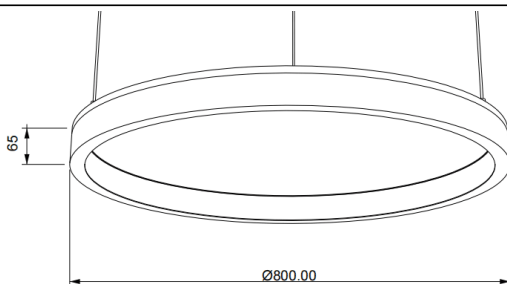

Scheme

Item code	86.AC02.2403.03				
Product type	Indoor				
Category	Architectural luminaires				
Family	ACOUSTIC DISC				
Pictograms		220 240 V	CRI 90	CE	Driver INCL.
	On Off		IP 20	50000h L80B10	

Product	
Real power (W)	60
Real luminous flux (Lm)	4800
Luminous efficiency (Lm/W)	80
Beam angle (°)	100° ↓
Life time (h)	50000h L80B10
IP	20
Colour	grey
Control gear included	Yes
Control gear	DALI
Light source	LED
Type of LED	SMD
Average life time (h)	50000h L80B10
Colour temperature (K)	4000
Colour consistency (SDCM)	SDCM3
CRI	90