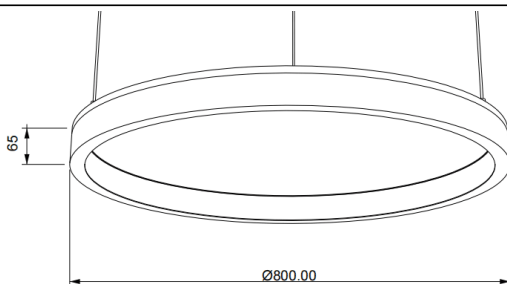

### ACOUSTIC DISC

Lavov acoustic fixture from the family ACOUSTIC DISC with a power of 60W and a beam angle of 100°↓. Finished in grey colour. With a total lumen output of 4800lm and a luminous efficacy of 80lm/W. Made in Extruded Aluminium and poliester acoustic panels grade B11. Driver DALI. CCT 4000K. Dimensions  $\Phi 800 * H65$ mmmm.

#### Dimensions

Product dimensions (mm)  $\Phi 800 * H65$ mm

#### Scheme

Item code	86.AC02.2403.03
Product type	Indoor
Category	Architectural luminaires
Family	ACOUSTIC DISC
Pictograms	

Product	
Real power (W)	60
Real luminous flux (Lm)	4800
Luminous efficiency (Lm/W)	80
Beam angle (&ordm;)	100° ↓
Life time (h)	50000h L80B10
IP	20
Colour	grey
Control gear included	Yes
Control gear	DALI
Light source	LED
Type of LED	SMD
Average life time (h)	50000h L80B10
Colour temperature (K)	4000
Colour consistency (SDCM)	SDCM<3
CRI	90