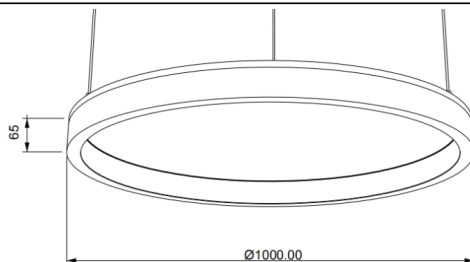

### ACOUSTIC DISC

Lavov acoustic fixture from the family ACOUSTIC DISC with a power of 80W and a beam angle of 100°↓. Finished in White colour. With a total lumen output of 6400lm and a luminous efficacy of 80lm/W. Made in Extruded Aluminium and poliester acoustic panels grade B16. Driver ON-OFF. CCT 4000K.

Dimensions  $\Phi 1000 * H65$ mmmm.

#### Dimensions

Product dimensions (mm)  $\Phi 1000 * H65$ mm

#### Scheme

Item code	86.AC02.3401.01
Product type	Indoor
Category	Architectural luminaires
Family	ACOUSTIC DISC
Pictograms	

Product	
Real power (W)	80
Real luminous flux (Lm)	6400
Luminous efficiency (Lm/W)	80
Beam angle (&ordm;)	100° ↓
Life time (h)	50000h L80B10
IP	20
Colour	White
Control gear included	Yes
Control gear	ON-OFF
Light source	LED
Type of LED	SMD
Average life time (h)	50000h L80B10
Colour temperature (K)	4000
Colour consistency (SDCM)	SDCM<3
CRI	90