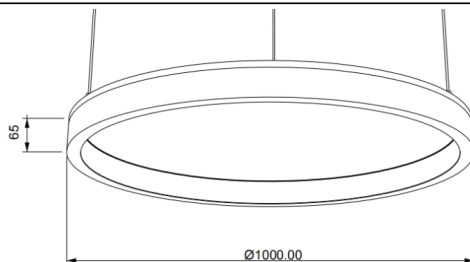

ACOUSTIC DISC

Lavov acoustic fixture from the family ACOUSTIC DISC with a power of 80W and a beam angle of 100°↓. Finished in White colour. With a total lumen output of 6400lm and a luminous efficacy of 80lm/W. Made in Extruded Aluminium and poliester acoustic panels grade B16. Driver ON-OFF. CCT 4000K.

Dimensions $\Phi 1000 * H65$ mmmm.

Dimensions

Product dimensions (mm) $\Phi 1000 * H65$ mm

Scheme

Item code	86.AC02.3401.01
Product type	Indoor
Category	Architectural luminaires
Family	ACOUSTIC DISC
Pictograms	

Product	
Real power (W)	80
Real luminous flux (Lm)	6400
Luminous efficiency (Lm/W)	80
Beam angle (°)	100° ↓
Life time (h)	50000h L80B10
IP	20
Colour	White
Control gear included	Yes
Control gear	ON-OFF
Light source	LED
Type of LED	SMD
Average life time (h)	50000h L80B10
Colour temperature (K)	4000
Colour consistency (SDCM)	SDCM3
CRI	90