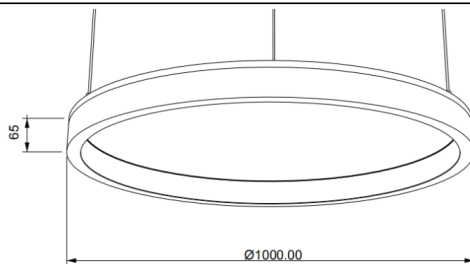

ACOUSTIC DISC

Lavov acoustic fixture from the family ACOUSTIC DISC with a power of 80W and a beam angle of 100°↓. Finished in Black colour. With a total lumen output of 6400lm and a luminous efficacy of 80lm/W. Made in Extruded Aluminium and poliester acoustic panels grade B15. Driver ON-OFF. CCT 4000K.

Dimensions $\Phi 1000 * H65$ mmmm.

Dimensions

Product dimensions (mm) $\Phi 1000 * H65$ mm

Scheme

Item code	86.AC02.3401.02
Product type	Indoor
Category	Architectural luminaires
Family	ACOUSTIC DISC
Pictograms	

Product	
Real power (W)	80
Real luminous flux (Lm)	6400
Luminous efficiency (Lm/W)	80
Beam angle (º)	100° ↓
Life time (h)	50000h L80B10
IP	20
Colour	Black
Control gear included	Yes
Control gear	ON-OFF
Light source	LED
Type of LED	SMD
Average life time (h)	50000h L80B10
Colour temperature (K)	4000
Colour consistency (SDCM)	SDCM<3
CRI	90