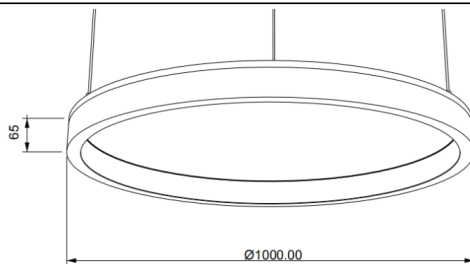

### ACOUSTIC DISC

Lavov acoustic fixture from the family ACOUSTIC DISC with a power of 80W and a beam angle of 100° ↓ . Finished in Black colour. With a total lumen output of 6400lm and a luminous efficacy of 80lm/W. Made in Extruded Aluminium and poliester acoustic panels grade B15. Driver ON-OFF. CCT 4000K.

Dimensions  $\Phi 1000 * H65$ mmmm.

#### Dimensions

Product dimensions (mm)  $\Phi 1000 * H65$ mm

#### Scheme

Item code	86.AC02.3401.02
Product type	Indoor
Category	Architectural luminaires
Family	ACOUSTIC DISC
Pictograms	

Product	
Real power (W)	80
Real luminous flux (Lm)	6400
Luminous efficiency (Lm/W)	80
Beam angle (°)	100° ↓
Life time (h)	50000h L80B10
IP	20
Colour	Black
Control gear included	Yes
Control gear	ON-OFF
Light source	LED
Type of LED	SMD
Average life time (h)	50000h L80B10
Colour temperature (K)	4000
Colour consistency (SDCM)	SDCM3
CRI	90