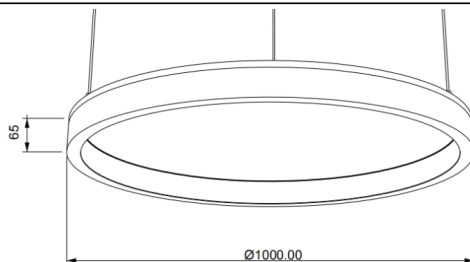

ACOUSTIC DISC

Lavov acoustic fixture from the family ACOUSTIC DISC with a power of 80W and a beam angle of 100° ↓ . Finished in Black colour. With a total lumen output of 6400lm and a luminous efficacy of 80lm/W. Made in Extruded Aluminium and poliester acoustic panels grade B15. Driver ON-OFF. CCT 4000K.

Dimensions $\Phi 1000 * H65$ mmmm.

Dimensions

Product dimensions (mm) $\Phi 1000 * H65$ mm

Scheme

Item code	86.AC02.3401.02
Product type	Indoor
Category	Architectural luminaires
Family	ACOUSTIC DISC
Pictograms	

Product	
Real power (W)	80
Real luminous flux (Lm)	6400
Luminous efficiency (Lm/W)	80
Beam angle (°)	100° ↓
Life time (h)	50000h L80B10
IP	20
Colour	Black
Control gear included	Yes
Control gear	ON-OFF
Light source	LED
Type of LED	SMD
Average life time (h)	50000h L80B10
Colour temperature (K)	4000
Colour consistency (SDCM)	SDCM3
CRI	90