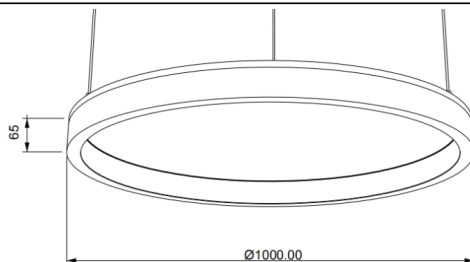

ACOUSTIC DISC

Lavov acoustic fixture from the family ACOUSTIC DISC with a power of 80W and a beam angle of 100°↓. Finished in grey colour. With a total lumen output of 6400lm and a luminous efficacy of 80lm/W. Made in Extruded Aluminium and poliester acoustic panels grade B14. Driver ON-OFF. CCT 4000K.

Dimensions $\Phi 1000 * H65$ mmmm.

Dimensions

Product dimensions (mm) $\Phi 1000 * H65$ mm

Scheme

Item code	86.AC02.3401.03
Product type	Indoor
Category	Architectural luminaires
Family	ACOUSTIC DISC
Pictograms	

Product	
Real power (W)	80
Real luminous flux (Lm)	6400
Luminous efficiency (Lm/W)	80
Beam angle (°)	100° ↓
Life time (h)	50000h L80B10
IP	20
Colour	grey
Control gear included	Yes
Control gear	ON-OFF
Light source	LED
Type of LED	SMD
Average life time (h)	50000h L80B10
Colour temperature (K)	4000
Colour consistency (SDCM)	SDCM3
CRI	90