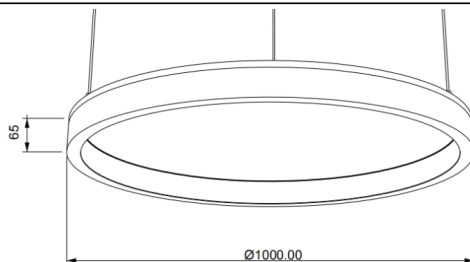

### ACOUSTIC DISC

Lavov acoustic fixture from the family ACOUSTIC DISC with a power of 80W and a beam angle of 100°↓ . Finished in grey colour. With a total lumen output of 6400lm and a luminous efficacy of 80lm/W. Made in Extruded Aluminium and poliester acoustic panels grade B14. Driver ON-OFF. CCT 4000K.

Dimensions  $\Phi$ 1000 \* H65mmmm.

#### Dimensions

Product dimensions (mm)  $\Phi$ 1000 \* H65mm

<b>Product</b>	
Real power (W)	80
Real luminous flux (Lm)	6400
Luminous efficiency (Lm/W)	80
Beam angle (&ordm;)	100° ↓
Life time (h)	50000h L80B10
IP	20
Colour	grey
Control gear included	Yes
Control gear	ON-OFF
Light source	LED
Type of LED	SMD
Average life time (h)	50000h L80B10
Colour temperature (K)	4000
Colour consistency (SDCM)	SDCM<3
CRI	90