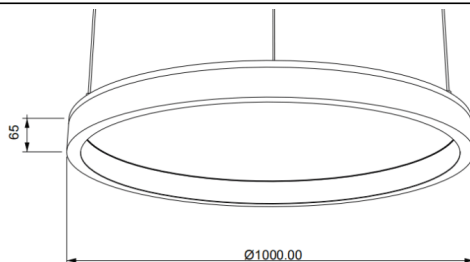

ACOUSTIC DISC

Lavov acoustic fixture from the family ACOUSTIC DISC with a power of 80W and a beam angle of 100° ↓ . Finished in White colour. With a total lumen output of 6400lm and a luminous efficacy of 80lm/W. Made in Extruded Aluminium and poliester acoustic panels grade B13. Driver DALI. CCT 4000K. Dimensions $\Phi 1000 * H65$ mmmm.

Dimensions

Product dimensions (mm) $\Phi 1000 * H65$ mm

Scheme

Item code	86.AC02.3403.01
Product type	Indoor
Category	Architectural luminaires
Family	ACOUSTIC DISC
Pictograms	

Product	
Real power (W)	80
Real luminous flux (Lm)	6400
Luminous efficiency (Lm/W)	80
Beam angle (°)	100° ↓
Life time (h)	50000h L80B10
IP	20
Colour	White
Control gear included	Yes
Control gear	DALI
Light source	LED
Type of LED	SMD
Average life time (h)	50000h L80B10
Colour temperature (K)	4000
Colour consistency (SDCM)	SDCM3
CRI	90