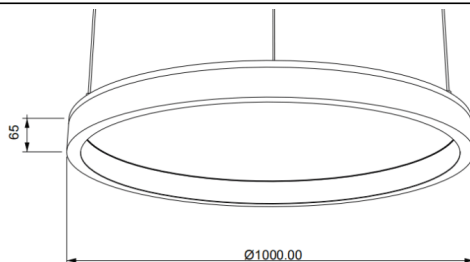

### ACOUSTIC DISC

Lavov acoustic fixture from the family ACOUSTIC DISC with a power of 80W and a beam angle of 100° ↓ . Finished in White colour. With a total lumen output of 6400lm and a luminous efficacy of 80lm/W. Made in Extruded Aluminium and poliester acoustic panels grade B13. Driver DALI. CCT 4000K. Dimensions  $\Phi 1000 * H65$ mmmm.

#### Dimensions

Product dimensions (mm)  $\Phi 1000 * H65$ mm

#### Scheme

Item code	86.AC02.3403.01
Product type	Indoor
Category	Architectural luminaires
Family	ACOUSTIC DISC
Pictograms	

Product	
Real power (W)	80
Real luminous flux (Lm)	6400
Luminous efficiency (Lm/W)	80
Beam angle (&ordm;)	100° ↓
Life time (h)	50000h L80B10
IP	20
Colour	White
Control gear included	Yes
Control gear	DALI
Light source	LED
Type of LED	SMD
Average life time (h)	50000h L80B10
Colour temperature (K)	4000
Colour consistency (SDCM)	SDCM<3
CRI	90