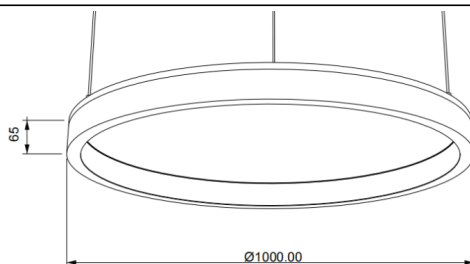

### ACOUSTIC DISC

Lavov acoustic fixture from the family ACOUSTIC DISC with a power of 80W and a beam angle of 100° ↓ . Finished in Black colour. With a total lumen output of 6400lm and a luminous efficacy of 80lm/W. Made in Extruded Aluminium and poliester acoustic panels grade B12. Driver DALI. CCT 4000K. Dimensions  $\Phi 1000 * H65$ mmmm.

#### Dimensions

Product dimensions (mm)  $\Phi 1000 * H65$ mm

#### Scheme

Item code	86.AC02.3403.02
Product type	Indoor
Category	Architectural luminaires
Family	ACOUSTIC DISC
Pictograms	

Product	
Real power (W)	80
Real luminous flux (Lm)	6400
Luminous efficiency (Lm/W)	80
Beam angle (&ordm;)	100° ↓
Life time (h)	50000h L80B10
IP	20
Colour	Black
Control gear included	Yes
Control gear	DALI
Light source	LED
Type of LED	SMD
Average life time (h)	50000h L80B10
Colour temperature (K)	4000
Colour consistency (SDCM)	SDCM<3
CRI	90