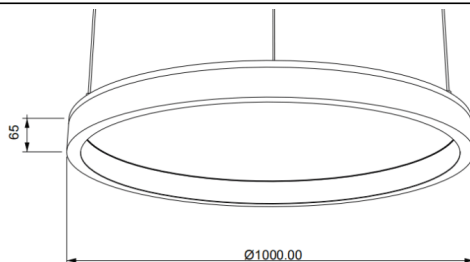

### ACOUSTIC DISC

Lavov acoustic fixture from the family ACOUSTIC DISC with a power of 80W and a beam angle of 100° ↓ . Finished in Black colour. With a total lumen output of 6400lm and a luminous efficacy of 80lm/W. Made in Extruded Aluminium and poliester acoustic panels grade B12. Driver DALI. CCT 4000K. Dimensions  $\Phi 1000 * H65$ mmmm.

#### Dimensions

Product dimensions (mm)  $\Phi 1000 * H65$ mm

#### Scheme

Item code	86.AC02.3403.02
Product type	Indoor
Category	Architectural luminaires
Family	ACOUSTIC DISC
Pictograms	

Product	
Real power (W)	80
Real luminous flux (Lm)	6400
Luminous efficiency (Lm/W)	80
Beam angle (°)	100° ↓
Life time (h)	50000h L80B10
IP	20
Colour	Black
Control gear included	Yes
Control gear	DALI
Light source	LED
Type of LED	SMD
Average life time (h)	50000h L80B10
Colour temperature (K)	4000
Colour consistency (SDCM)	SDCM3
CRI	90