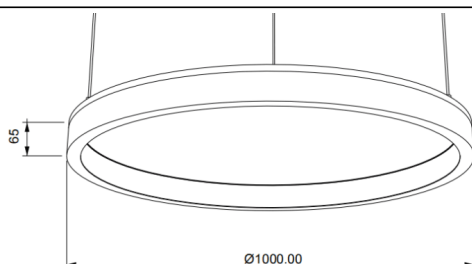

ACOUSTIC DISC

Lavov acoustic fixture from the family ACOUSTIC DISC with a power of 80W and a beam angle of 100°↓. Finished in grey colour. With a total lumen output of 6400lm and a luminous efficacy of 80lm/W. Made in Extruded Aluminium and polyester acoustic panels grade B11. Driver DALI. CCT 4000K. Dimensions $\Phi 1000 * H65$ mmmm.

Dimensions

Product dimensions (mm) $\Phi 1000 * H65$ mm

Scheme

Item code	86.AC02.3403.03				
Product type	Indoor				
Category	Architectural luminaires				
Family	ACOUSTIC DISC				
Pictograms		220 240 V	CRI 90	CE	Driver INCL.
	On Off		IP 20	50000h L80B10	

Product	
Real power (W)	80
Real luminous flux (Lm)	6400
Luminous efficiency (Lm/W)	80
Beam angle (º)	100° ↓
Life time (h)	50000h L80B10
IP	20
Colour	grey
Control gear included	Yes
Control gear	DALI
Light source	LED
Type of LED	SMD
Average life time (h)	50000h L80B10
Colour temperature (K)	4000
Colour consistency (SDCM)	SDCM<3
CRI	90