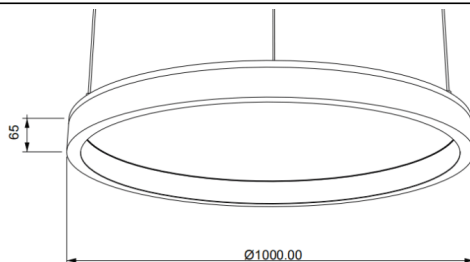

ACOUSTIC DISC

Lavov acoustic fixture from the family ACOUSTIC DISC with a power of 80W and a beam angle of 100°↓. Finished in grey colour. With a total lumen output of 6400lm and a luminous efficacy of 80lm/W. Made in Extruded Aluminium and poliester acoustic panels grade B11. Driver DALI. CCT 4000K. Dimensions $\Phi 1000 * H65$ mmmm.

Dimensions

Product dimensions (mm) $\Phi 1000 * H65$ mm

Scheme

Item code	86.AC02.3403.03
Product type	Indoor
Category	Architectural luminaires
Family	ACOUSTIC DISC
Pictograms	

Product	
Real power (W)	80
Real luminous flux (Lm)	6400
Luminous efficiency (Lm/W)	80
Beam angle (°)	100° ↓
Life time (h)	50000h L80B10
IP	20
Colour	grey
Control gear included	Yes
Control gear	DALI
Light source	LED
Type of LED	SMD
Average life time (h)	50000h L80B10
Colour temperature (K)	4000
Colour consistency (SDCM)	SDCM3
CRI	90