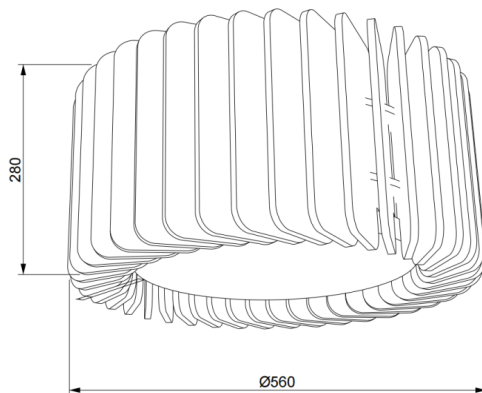

ACOUSTIC DECO

Lavov acoustic fixture from the family ACOUSTIC DECO with a power of 30W and a beam angle of 100° ↓ . Finished in White colour. With a total lumen output of 2400lm and a luminous efficacy of 80lm/W. Made in Extruded Aluminium and poliester acoustic panels grade B16. Driver ON-OFF. CCT 4000K. Dimensions $\Phi 560 * H280$ mmmm.

Dimensions

Product dimensions (mm) $\Phi 560 * H280$ mm

Scheme

Photometry

Item code	86.AC03.1401.01
Product type	Indoor
Category	Architectural luminaires
Family	ACOUSTIC DECO
Pictograms	

Product	
Real power (W)	30
Real luminous flux (Lm)	2400
Luminous efficiency (Lm/W)	80
Beam angle (°)	100° ↓
Life time (h)	50000h L80B10
IP	20
Colour	White
Control gear included	Yes
Control gear	ON-OFF
Light source	LED
Type of LED	SMD
Average life time (h)	50000h L80B10
Colour temperature (K)	4000
Colour consistency (SDCM)	SDCM3
CRI	90