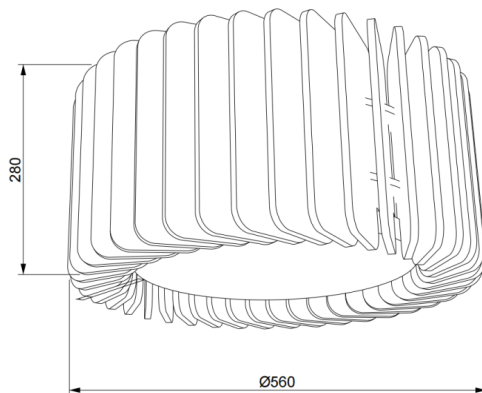

### ACOUSTIC DECO

Lavov acoustic fixture from the family ACOUSTIC DECO with a power of 30W and a beam angle of 100° ↓ . Finished in White colour. With a total lumen output of 2400lm and a luminous efficacy of 80lm/W. Made in Extruded Aluminium and poliester acoustic panels grade B16. Driver ON-OFF. CCT 4000K. Dimensions  $\Phi 560 * H280$ mmmm.

#### Dimensions

Product dimensions (mm)  $\Phi 560 * H280$ mm

#### Photometry

Item code	86.AC03.1401.01
Product type	Indoor
Category	Architectural luminaires
Family	ACOUSTIC DECO
Pictograms	

Product	
Real power (W)	30
Real luminous flux (Lm)	2400
Luminous efficiency (Lm/W)	80
Beam angle (&ordm;)	100° ↓
Life time (h)	50000h L80B10
IP	20
Colour	White
Control gear included	Yes
Control gear	ON-OFF
Light source	LED
Type of LED	SMD
Average life time (h)	50000h L80B10
Colour temperature (K)	4000
Colour consistency (SDCM)	SDCM<3
CRI	90