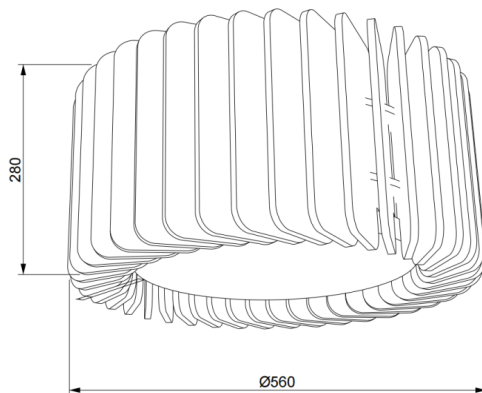

### ACOUSTIC DECO

Lavov acoustic fixture from the family ACOUSTIC DECO with a power of 30W and a beam angle of 100° ↓ . Finished in Black colour. With a total lumen output of 2400lm and a luminous efficacy of 80lm/W. Made in Extruded Aluminium and poliester acoustic panels grade B15. Driver ON-OFF. CCT 4000K. Dimensions  $\Phi 560 * H280$ mmmm.

#### Dimensions

Product dimensions (mm)  $\Phi 560 * H280$ mm

#### Photometry

Item code	86.AC03.1401.02
Product type	Indoor
Category	Architectural luminaires
Family	ACOUSTIC DECO
Pictograms	

Product	
Real power (W)	30
Real luminous flux (Lm)	2400
Luminous efficiency (Lm/W)	80
Beam angle (°)	100° ↓
Life time (h)	50000h L80B10
IP	20
Colour	Black
Control gear included	Yes
Control gear	ON-OFF
Light source	LED
Type of LED	SMD
Average life time (h)	50000h L80B10
Colour temperature (K)	4000
Colour consistency (SDCM)	SDCM3
CRI	90