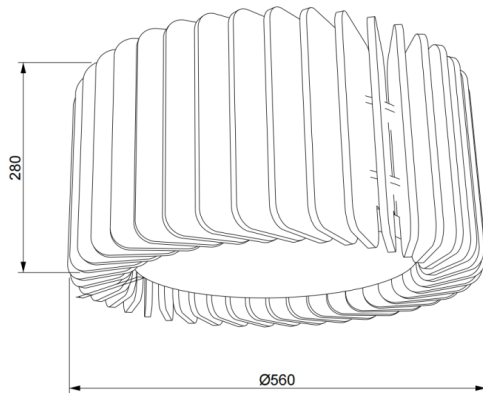

### ACOUSTIC DECO

Lavov acoustic fixture from the family ACOUSTIC DECO with a power of 30W and a beam angle of 100° ↓ . Finished in Black colour. With a total lumen output of 2400lm and a luminous efficacy of 80lm/W. Made in Extruded Aluminium and poliester acoustic panels grade B15. Driver ON-OFF. CCT 4000K. Dimensions  $\Phi 560 * H280$ mmmm.

#### Dimensions

Product dimensions (mm)  $\Phi 560 * H280$ mm

#### Photometry

Item code	86.AC03.1401.02
Product type	Indoor
Category	Architectural luminaires
Family	ACOUSTIC DECO
Pictograms	

Product	
Real power (W)	30
Real luminous flux (Lm)	2400
Luminous efficiency (Lm/W)	80
Beam angle (&ordm;)	100° ↓
Life time (h)	50000h L80B10
IP	20
Colour	Black
Control gear included	Yes
Control gear	ON-OFF
Light source	LED
Type of LED	SMD
Average life time (h)	50000h L80B10
Colour temperature (K)	4000
Colour consistency (SDCM)	SDCM<3
CRI	90