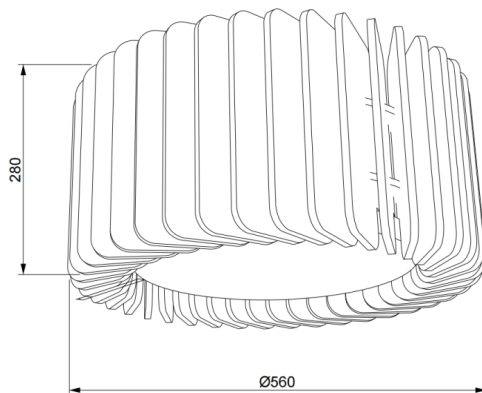

ACOUSTIC DECO

Lavov acoustic fixture from the family ACOUSTIC DECO with a power of 30W and a beam angle of 100° ↓ . Finished in Black colour. With a total lumen output of 2400lm and a luminous efficacy of 80lm/W. Made in Extruded Aluminium and poliester acoustic panels grade B15. Driver ON-OFF. CCT 4000K. Dimensions $\Phi 560 * H280$ mmmm.

Dimensions

Product dimensions (mm) $\Phi 560 * H280$ mm

Scheme

Item code	86.AC03.1401.02
Product type	Indoor
Category	Architectural luminaires B
Family	ACOUSTIC DECO
Pictograms	

Product	
Real power (W)	30
Real luminous flux (Lm)	2400
Luminous efficiency (Lm/W)	80
Beam angle (°)	100° ↓
Life time (h)	50000h L80B10
IP	20
Colour	Black
Control gear included	Yes
Control gear	ON-OFF
Light source	LED
Type of LED	SMD
Average life time (h)	50000h L80B10
Colour temperature (K)	4000
Colour consistency (SDCM)	SDCM<3
CRI	90