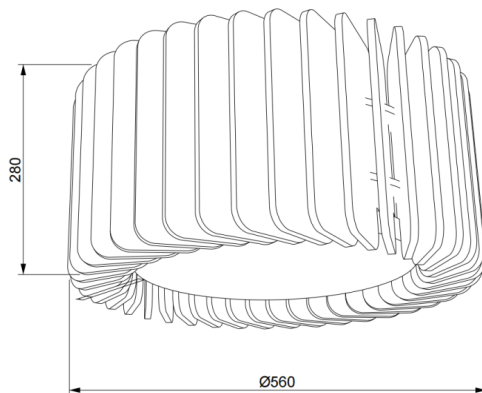

### ACOUSTIC DECO

Lavov acoustic fixture from the family ACOUSTIC DECO with a power of 30W and a beam angle of 100° ↓ . Finished in grey colour. With a total lumen output of 2400lm and a luminous efficacy of 80lm/W. Made in Extruded Aluminium and poliester acoustic panels grade B14. Driver ON-OFF. CCT 4000K. Dimensions  $\Phi 560 * H280$ mmmm.

#### Dimensions

Product dimensions (mm)  $\Phi 560 * H280$ mm

#### Photometry

Item code	86.AC03.1401.03
Product type	Indoor
Category	Architectural luminaires
Family	ACOUSTIC DECO
Pictograms	

Product	
Real power (W)	30
Real luminous flux (Lm)	2400
Luminous efficiency (Lm/W)	80
Beam angle (&ordm;)	100° ↓
Life time (h)	50000h L80B10
IP	20
Colour	grey
Control gear included	Yes
Control gear	ON-OFF
Light source	LED
Type of LED	SMD
Average life time (h)	50000h L80B10
Colour temperature (K)	4000
Colour consistency (SDCM)	SDCM<3
CRI	90