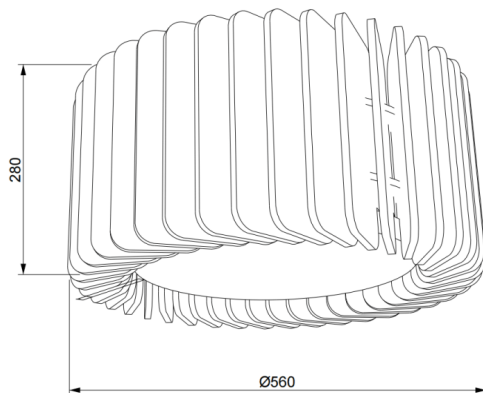

ACOUSTIC DECO

Lavov acoustic fixture from the family ACOUSTIC DECO with a power of 30W and a beam angle of 100° ↓ . Finished in grey colour. With a total lumen output of 2400lm and a luminous efficacy of 80lm/W. Made in Extruded Aluminium and poliester acoustic panels grade B14. Driver ON-OFF. CCT 4000K. Dimensions $\Phi 560 * H280$ mmmm.

Dimensions

Product dimensions (mm) $\Phi 560 * H280$ mm

Scheme

Photometry

Item code	86.AC03.1401.03
Product type	Indoor
Category	Architectural luminaires
Family	ACOUSTIC DECO
Pictograms	

Product	
Real power (W)	30
Real luminous flux (Lm)	2400
Luminous efficiency (Lm/W)	80
Beam angle (°)	100° ↓
Life time (h)	50000h L80B10
IP	20
Colour	grey
Control gear included	Yes
Control gear	ON-OFF
Light source	LED
Type of LED	SMD
Average life time (h)	50000h L80B10
Colour temperature (K)	4000
Colour consistency (SDCM)	SDCM3
CRI	90