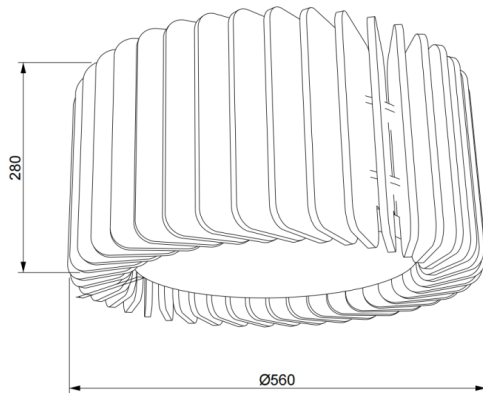

ACOUSTIC DECO

Lavov acoustic fixture from the family ACOUSTIC DECO with a power of 30W and a beam angle of 100°↓. Finished in White colour. With a total lumen output of 2400lm and a luminous efficacy of 80lm/W. Made in Extruded Aluminium and poliester acoustic panels grade B13. Driver DALI. CCT 4000K. Dimensions $\Phi 560 * H280$ mmmm.

Dimensions

Product dimensions (mm) $\Phi 560 * H280$ mm

Scheme

Photometry

Item code	86.AC03.1403.01
Product type	Indoor
Category	Architectural luminaires
Family	ACOUSTIC DECO
Pictograms	

Product	
Real power (W)	30
Real luminous flux (Lm)	2400
Luminous efficiency (Lm/W)	80
Beam angle (°)	100° ↓
Life time (h)	50000h L80B10
IP	20
Colour	White
Control gear included	Yes
Control gear	DALI
Light source	LED
Type of LED	SMD
Average life time (h)	50000h L80B10
Colour temperature (K)	4000
Colour consistency (SDCM)	SDCM3
CRI	90