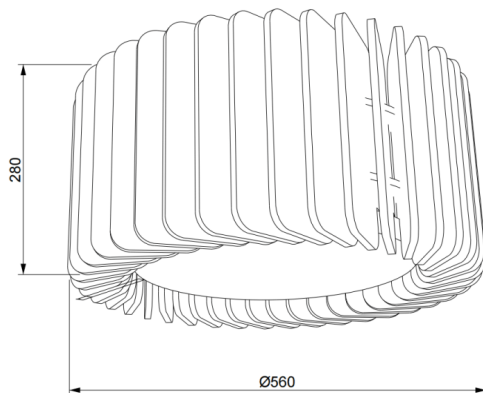

ACOUSTIC DECO

Lavov acoustic fixture from the family ACOUSTIC DECO with a power of 30W and a beam angle of 100° ↓ . Finished in White colour. With a total lumen output of 2400lm and a luminous efficacy of 80lm/W. Made in Extruded Aluminium and poliester acoustic panels grade B13. Driver DALI. CCT 4000K. Dimensions $\Phi 560 * H280$ mmmm.

Dimensions

Product dimensions (mm) $\Phi 560 * H280$ mm

Scheme

Photometry

Item code	86.AC03.1403.01
Product type	Indoor
Category	Architectural luminaires
Family	ACOUSTIC DECO
Pictograms	

Product	
Real power (W)	30
Real luminous flux (Lm)	2400
Luminous efficiency (Lm/W)	80
Beam angle (º)	100° ↓
Life time (h)	50000h L80B10
IP	20
Colour	White
Control gear included	Yes
Control gear	DALI
Light source	LED
Type of LED	SMD
Average life time (h)	50000h L80B10
Colour temperature (K)	4000
Colour consistency (SDCM)	SDCM<3
CRI	90