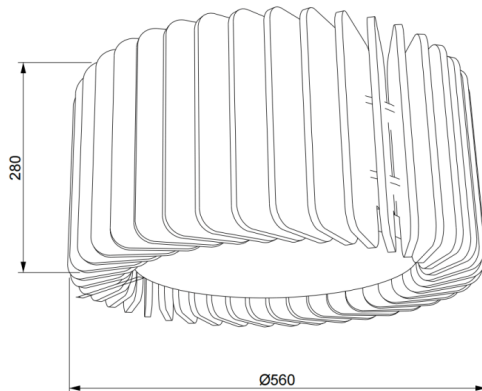

ACOUSTIC DECO

Lavov acoustic fixture from the family ACOUSTIC DECO with a power of 30W and a beam angle of 100° ↓ . Finished in Black colour. With a total lumen output of 2400lm and a luminous efficacy of 80lm/W. Made in Extruded Aluminium and poliester acoustic panels grade B12. Driver DALI. CCT 4000K. Dimensions $\Phi 560 * H280$ mmmm.

Dimensions

Product dimensions (mm) $\Phi 560 * H280$ mm

Scheme

Photometry

Item code	86.AC03.1403.02
Product type	Indoor
Category	Architectural luminaires
Family	ACOUSTIC DECO
Pictograms	

Product	
Real power (W)	30
Real luminous flux (Lm)	2400
Luminous efficiency (Lm/W)	80
Beam angle (°)	100° ↓
Life time (h)	50000h L80B10
IP	20
Colour	Black
Control gear included	Yes
Control gear	DALI
Light source	LED
Type of LED	SMD
Average life time (h)	50000h L80B10
Colour temperature (K)	4000
Colour consistency (SDCM)	SDCM3
CRI	90