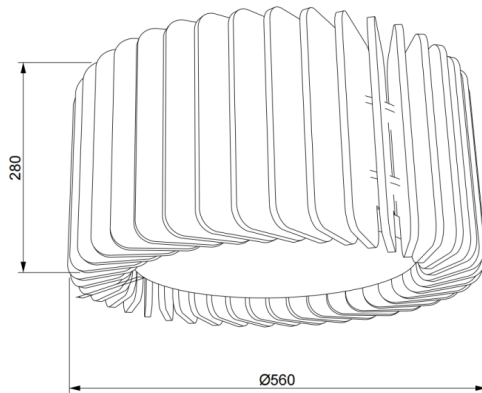

ACOUSTIC DECO

Lavov acoustic fixture from the family ACOUSTIC DECO with a power of 30W and a beam angle of 100° ↓ . Finished in Black colour. With a total lumen output of 2400lm and a luminous efficacy of 80lm/W. Made in Extruded Aluminium and poliester acoustic panels grade B12. Driver DALI. CCT 4000K. Dimensions $\Phi 560 * H280$ mmmm.

Dimensions

Product dimensions (mm) $\Phi 560 * H280$ mm

Scheme

Photometry

Item code	86.AC03.1403.02
Product type	Indoor
Category	Architectural luminaires
Family	ACOUSTIC DECO
Pictograms	

Product	
Real power (W)	30
Real luminous flux (Lm)	2400
Luminous efficiency (Lm/W)	80
Beam angle (º)	100° ↓
Life time (h)	50000h L80B10
IP	20
Colour	Black
Control gear included	Yes
Control gear	DALI
Light source	LED
Type of LED	SMD
Average life time (h)	50000h L80B10
Colour temperature (K)	4000
Colour consistency (SDCM)	SDCM<3
CRI	90