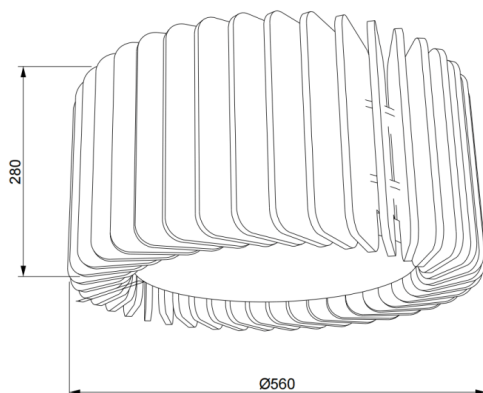

ACOUSTIC DECO

Lavov acoustic fixture from the family ACOUSTIC DECO with a power of 30W and a beam angle of 100° ↓ . Finished in grey colour. With a total lumen output of 2400lm and a luminous efficacy of 80lm/W. Made in Extruded Aluminium and poliester acoustic panels grade B11. Driver DALI. CCT 4000K. Dimensions $\Phi 560 * H280$ mmmm.

Dimensions

Product dimensions (mm) $\Phi 560 * H280$ mm

Scheme

Photometry

Item code	86.AC03.1403.03
Product type	Indoor
Category	Architectural luminaires
Family	ACOUSTIC DECO
Pictograms	
Product	
Real power (W)	30
Real luminous flux (Lm)	2400
Luminous efficiency (Lm/W)	80
Beam angle (º)	100° ↓
Life time (h)	50000h L80B10
IP	20
Colour	grey
Control gear included	Yes
Control gear	DALI
Light source	LED
Type of LED	SMD
Average life time (h)	50000h L80B10
Colour temperature (K)	4000
Colour consistency (SDCM)	SDCM<3
CRI	90