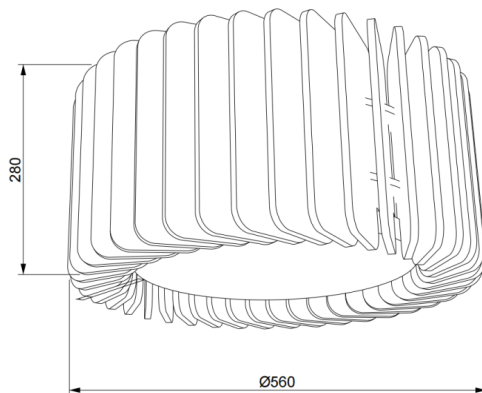

ACOUSTIC DECO

Lavov acoustic fixture from the family ACOUSTIC DECO with a power of 30W and a beam angle of 100° ↓ . Finished in grey colour. With a total lumen output of 2400lm and a luminous efficacy of 80lm/W. Made in Extruded Aluminium and poliester acoustic panels grade B11. Driver DALI. CCT 4000K. Dimensions $\Phi 560 * H280$ mmmm.

Dimensions

Product dimensions (mm) $\Phi 560 * H280$ mm

Scheme

Photometry

Item code	86.AC03.1403.03
Product type	Indoor
Category	Architectural luminaires
Family	ACOUSTIC DECO
Pictograms	

Product	
Real power (W)	30
Real luminous flux (Lm)	2400
Luminous efficiency (Lm/W)	80
Beam angle (°)	100° ↓
Life time (h)	50000h L80B10
IP	20
Colour	grey
Control gear included	Yes
Control gear	DALI
Light source	LED
Type of LED	SMD
Average life time (h)	50000h L80B10
Colour temperature (K)	4000
Colour consistency (SDCM)	SDCM3
CRI	90