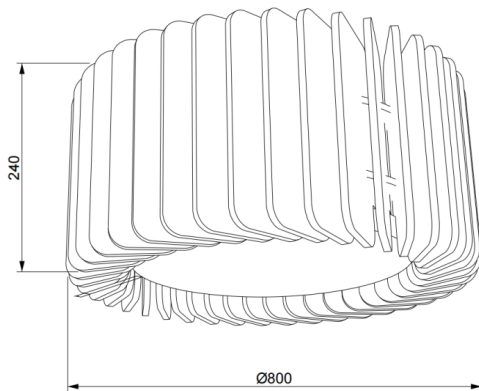

ACOUSTIC DECO

Lavov acoustic fixture from the family ACOUSTIC DECO with a power of 50W and a beam angle of 100° ↓ . Finished in White colour. With a total lumen output of 4000lm and a luminous efficacy of 80lm/W. Made in Extruded Aluminium and poliester acoustic panels grade B16. Driver ON-OFF. CCT 4000K. Dimensions Ø800* H240mmmm.

Dimensions

Product dimensions (mm) **Ø800* H240mm**

Scheme

Item code	86.AC03.2401.01				
Product type	Indoor				
Category	Architectural luminaires				
Family	ACOUSTIC DECO				
Pictograms		220 240 V	CRI 90	CE	Driver INCL.
	On Off		IP 20	50000h L80B10	

Product	
Real power (W)	50
Real luminous flux (Lm)	4000
Luminous efficiency (Lm/W)	80
Beam angle (°)	100° ↓
Life time (h)	50000h L80B10
IP	20
Colour	White
Control gear included	Yes
Control gear	ON-OFF
Light source	LED
Type of LED	SMD
Average life time (h)	50000h L80B10
Colour temperature (K)	4000
Colour consistency (SDCM)	SDCM3
CRI	90