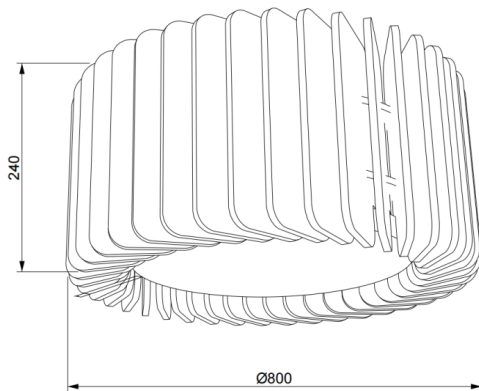

ACOUSTIC DECO

Lavov acoustic fixture from the family ACOUSTIC DECO with a power of 50W and a beam angle of 100° ↓ . Finished in White colour. With a total lumen output of 4000lm and a luminous efficacy of 80lm/W. Made in Extruded Aluminium and poliester acoustic panels grade B16. Driver ON-OFF. CCT 4000K. Dimensions Ø800* H240mmmm.

Dimensions

Product dimensions (mm) **Ø800* H240mm**

Scheme

Item code	86.AC03.2401.01				
Product type	Indoor				
Category	Architectural luminaires				
Family	ACOUSTIC DECO				
Pictograms		220 240 V	CRI 90	CE	Driver INCL.
	On Off		IP 20	50000h L80B10	

Product	
Real power (W)	50
Real luminous flux (Lm)	4000
Luminous efficiency (Lm/W)	80
Beam angle (º)	100° ↓
Life time (h)	50000h L80B10
IP	20
Colour	White
Control gear included	Yes
Control gear	ON-OFF
Light source	LED
Type of LED	SMD
Average life time (h)	50000h L80B10
Colour temperature (K)	4000
Colour consistency (SDCM)	SDCM<3
CRI	90