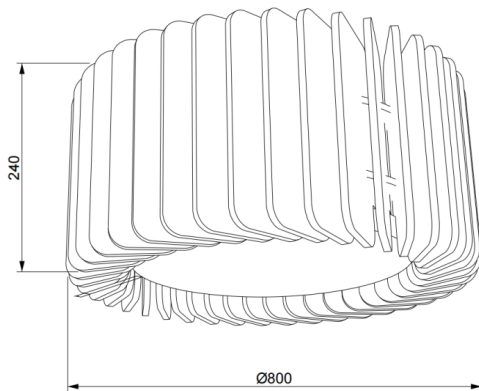

Scheme

Item code	86.AC03.2401.02				
Product type	Indoor				
Category	Architectural luminaires				
Family	ACOUSTIC DECO				
Pictograms		220 240 V	CRI 90	CE	Driver INCL.
	On Off		IP 20	50000h L80B10	

Product	
Real power (W)	50
Real luminous flux (Lm)	4000
Luminous efficiency (Lm/W)	80
Beam angle (&ordm;)	100° ↓
Life time (h)	50000h L80B10
IP	20
Colour	Black
Control gear included	Yes
Control gear	ON-OFF
Light source	LED
Type of LED	SMD
Average life time (h)	50000h L80B10
Colour temperature (K)	4000
Colour consistency (SDCM)	SDCM<3
CRI	90