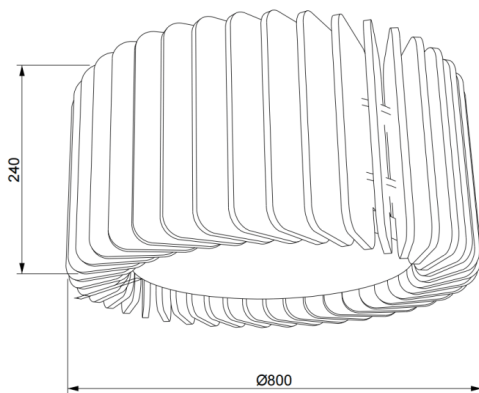

ACOUSTIC DECO

Lavov acoustic fixture from the family ACOUSTIC DECO with a power of 50W and a beam angle of 100° ↓ . Finished in Black colour. With a total lumen output of 4000lm and a luminous efficacy of 80lm/W. Made in Extruded Aluminium and poliester acoustic panels grade B15. Driver ON-OFF. CCT 4000K. Dimensions Φ 800* H240mmmm.

Dimensions

Product dimensions (mm) Φ 800* H240mm

Scheme

Item code	86.AC03.2401.02
Product type	Indoor
Category	Architectural luminaires B
Family	ACOUSTIC DECO
Pictograms	

Product	
Real power (W)	50
Real luminous flux (Lm)	4000
Luminous efficiency (Lm/W)	80
Beam angle (°)	100° ↓
Life time (h)	50000h L80B10
IP	20
Colour	Black
Control gear included	Yes
Control gear	ON-OFF
Light source	LED
Type of LED	SMD
Average life time (h)	50000h L80B10
Colour temperature (K)	4000
Colour consistency (SDCM)	SDCM<3
CRI	90