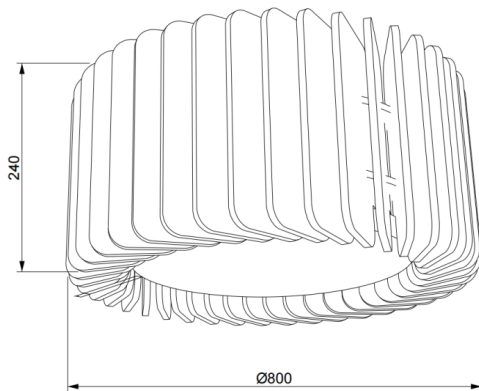

ACOUSTIC DECO

Lavov acoustic fixture from the family ACOUSTIC DECO with a power of 50W and a beam angle of 100° ↓ . Finished in Black colour. With a total lumen output of 4000lm and a luminous efficacy of 80lm/W. Made in Extruded Aluminium and poliester acoustic panels grade B15. Driver ON-OFF. CCT 4000K. Dimensions Ø800* H240mmmm.

Dimensions

Product dimensions (mm) **Ø800* H240mm**

Scheme

Item code	86.AC03.2401.02				
Product type	Indoor				
Category	Architectural luminaires				
Family	ACOUSTIC DECO				
Pictograms		220 240 V	CRI 90	CE	Driver INCL.
	On Off		IP 20	50000h L80B10	

Product	
Real power (W)	50
Real luminous flux (Lm)	4000
Luminous efficiency (Lm/W)	80
Beam angle (°)	100° ↓
Life time (h)	50000h L80B10
IP	20
Colour	Black
Control gear included	Yes
Control gear	ON-OFF
Light source	LED
Type of LED	SMD
Average life time (h)	50000h L80B10
Colour temperature (K)	4000
Colour consistency (SDCM)	SDCM3
CRI	90