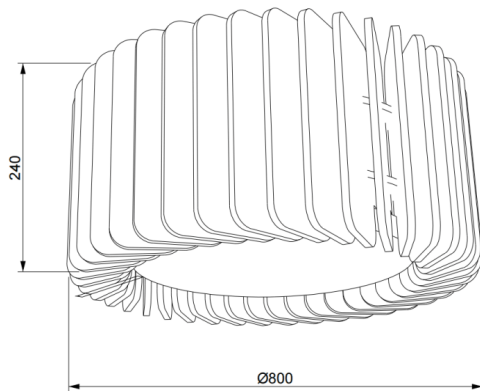

ACOUSTIC DECO

Lavov acoustic fixture from the family ACOUSTIC DECO with a power of 50W and a beam angle of 100° ↓ . Finished in grey colour. With a total lumen output of 4000lm and a luminous efficacy of 80lm/W. Made in Extruded Aluminium and poliester acoustic panels grade B14. Driver ON-OFF. CCT 4000K. Dimensions Ø800* H240mmmm.

Dimensions

Product dimensions (mm) **Ø800* H240mm**

Scheme

Item code	86.AC03.2401.03				
Product type	Indoor				
Category	Architectural luminaires				
Family	ACOUSTIC DECO				
Pictograms		220 240 V	CRI 90	CE	Driver INCL.
	On Off		IP 20	50000h L80B10	

Product	
Real power (W)	50
Real luminous flux (Lm)	4000
Luminous efficiency (Lm/W)	80
Beam angle (º)	100° ↓
Life time (h)	50000h L80B10
IP	20
Colour	grey
Control gear included	Yes
Control gear	ON-OFF
Light source	LED
Type of LED	SMD
Average life time (h)	50000h L80B10
Colour temperature (K)	4000
Colour consistency (SDCM)	SDCM<3
CRI	90