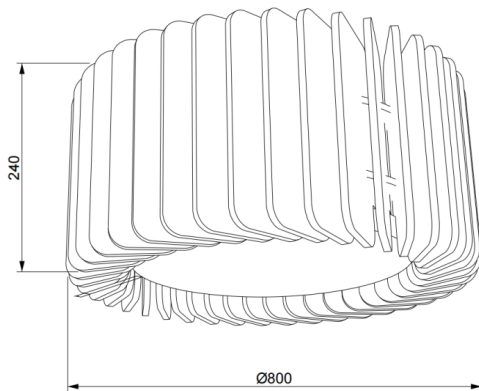

ACOUSTIC DECO

Lavov acoustic fixture from the family ACOUSTIC DECO with a power of 50W and a beam angle of 100° ↓ . Finished in grey colour. With a total lumen output of 4000lm and a luminous efficacy of 80lm/W. Made in Extruded Aluminium and poliester acoustic panels grade B14. Driver ON-OFF. CCT 4000K. Dimensions Ø800* H240mmmm.

Dimensions

Product dimensions (mm) **Ø800* H240mm**

Scheme

Item code	86.AC03.2401.03				
Product type	Indoor				
Category	Architectural luminaires				
Family	ACOUSTIC DECO				
Pictograms		220 240 V	CRI 90	CE	Driver INCL.
	On Off		IP 20	50000h L80B10	

Product	
Real power (W)	50
Real luminous flux (Lm)	4000
Luminous efficiency (Lm/W)	80
Beam angle (°)	100° ↓
Life time (h)	50000h L80B10
IP	20
Colour	grey
Control gear included	Yes
Control gear	ON-OFF
Light source	LED
Type of LED	SMD
Average life time (h)	50000h L80B10
Colour temperature (K)	4000
Colour consistency (SDCM)	SDCM3
CRI	90