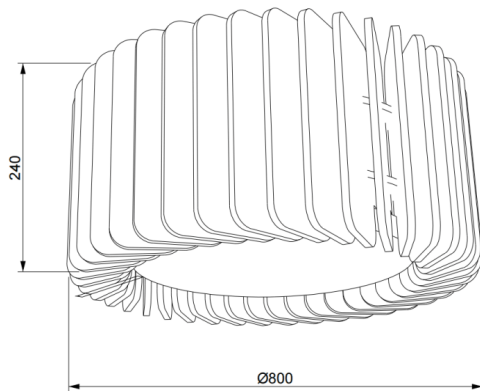

ACOUSTIC DECO

Lavov acoustic fixture from the family ACOUSTIC DECO with a power of 50W and a beam angle of 100° ↓ . Finished in White colour. With a total lumen output of 4000lm and a luminous efficacy of 80lm/W. Made in Extruded Aluminium and poliester acoustic panels grade B13. Driver DALI. CCT 4000K. Dimensions Ø800* H240mmmm.

Dimensions

Product dimensions (mm) **Ø800* H240mm**

Scheme

Item code	86.AC03.2403.01
Product type	Indoor
Category	Architectural luminaires
Family	ACOUSTIC DECO
Pictograms	

Product	
Real power (W)	50
Real luminous flux (Lm)	4000
Luminous efficiency (Lm/W)	80
Beam angle (º)	100° ↓
Life time (h)	50000h L80B10
IP	20
Colour	White
Control gear included	Yes
Control gear	DALI
Light source	LED
Type of LED	SMD
Average life time (h)	50000h L80B10
Colour temperature (K)	4000
Colour consistency (SDCM)	SDCM<3
CRI	90