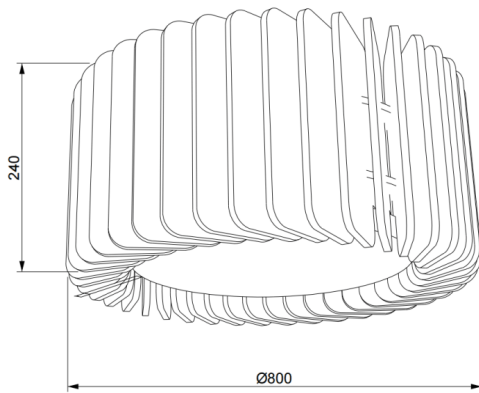

ACOUSTIC DECO

Lavov acoustic fixture from the family ACOUSTIC DECO with a power of 50W and a beam angle of 100° ↓ . Finished in White colour. With a total lumen output of 4000lm and a luminous efficacy of 80lm/W. Made in Extruded Aluminium and poliester acoustic panels grade B13. Driver DALI. CCT 4000K. Dimensions Ø800* H240mmmm.

Dimensions

Product dimensions (mm) **Ø800* H240mm**

Scheme

Item code	86.AC03.2403.01				
Product type	Indoor				
Category	Architectural luminaires				
Family	ACOUSTIC DECO				
Pictograms		220 240 V	CRI 90	CE	Driver INCL.
	On Off		IP 20	50000h L80B10	

Product	
Real power (W)	50
Real luminous flux (Lm)	4000
Luminous efficiency (Lm/W)	80
Beam angle (°)	100° ↓
Life time (h)	50000h L80B10
IP	20
Colour	White
Control gear included	Yes
Control gear	DALI
Light source	LED
Type of LED	SMD
Average life time (h)	50000h L80B10
Colour temperature (K)	4000
Colour consistency (SDCM)	SDCM3
CRI	90