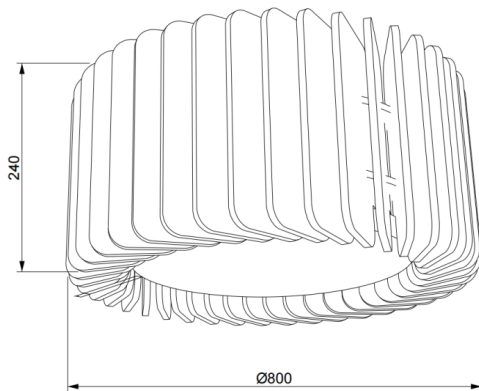

ACOUSTIC DECO

Lavov acoustic fixture from the family ACOUSTIC DECO with a power of 50W and a beam angle of 100° ↓ . Finished in Black colour. With a total lumen output of 4000lm and a luminous efficacy of 80lm/W. Made in Extruded Aluminium and poliester acoustic panels grade B12. Driver DALI. CCT 4000K. Dimensions Ø800* H240mmmm.

Dimensions

Product dimensions (mm) **Ø800* H240mm**

Scheme

Item code	86.AC03.2403.02				
Product type	Indoor				
Category	Architectural luminaires				
Family	ACOUSTIC DECO				
Pictograms		220 240 V	CRI 90	CE	Driver INCL.
	On Off		IP 20	50000h L80B10	

Product	
Real power (W)	50
Real luminous flux (Lm)	4000
Luminous efficiency (Lm/W)	80
Beam angle (º)	100° ↓
Life time (h)	50000h L80B10
IP	20
Colour	Black
Control gear included	Yes
Control gear	DALI
Light source	LED
Type of LED	SMD
Average life time (h)	50000h L80B10
Colour temperature (K)	4000
Colour consistency (SDCM)	SDCM<3
CRI	90