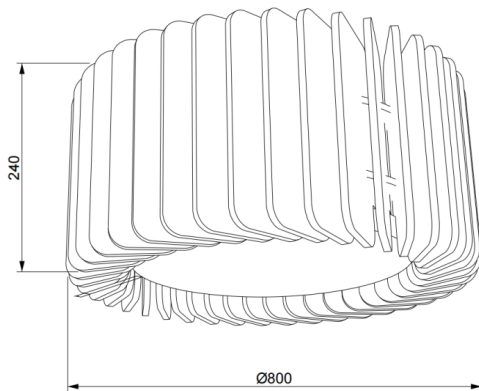

ACOUSTIC DECO

Lavov acoustic fixture from the family ACOUSTIC DECO with a power of 50W and a beam angle of 100° ↓ . Finished in grey colour. With a total lumen output of 4000lm and a luminous efficacy of 80lm/W. Made in Extruded Aluminium and poliester acoustic panels grade B11. Driver DALI. CCT 4000K. Dimensions Ø800* H240mmmm.

Dimensions

Product dimensions (mm) **Ø800* H240mm**

Scheme

Item code	86.AC03.2403.03				
Product type	Indoor				
Category	Architectural luminaires				
Family	ACOUSTIC DECO				
Pictograms		220 240 V	CRI 90	CE	Driver INCL.
	On Off		IP 20	50000h L80B10	

Product	
Real power (W)	50
Real luminous flux (Lm)	4000
Luminous efficiency (Lm/W)	80
Beam angle (°)	100° ↓
Life time (h)	50000h L80B10
IP	20
Colour	grey
Control gear included	Yes
Control gear	DALI
Light source	LED
Type of LED	SMD
Average life time (h)	50000h L80B10
Colour temperature (K)	4000
Colour consistency (SDCM)	SDCM3
CRI	90