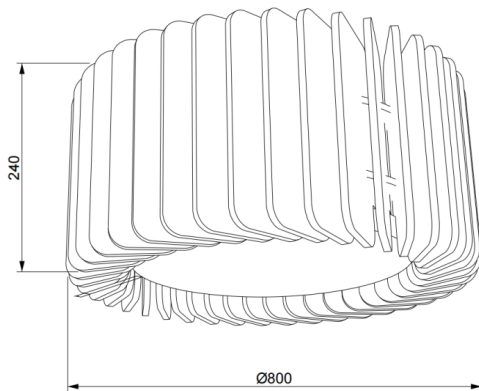

ACOUSTIC DECO

Lavov acoustic fixture from the family ACOUSTIC DECO with a power of 50W and a beam angle of 100°↓. Finished in grey colour. With a total lumen output of 4000lm and a luminous efficacy of 80lm/W. Made in Extruded Aluminium and poliester acoustic panels grade B11. Driver DALI. CCT 4000K. Dimensions Ø800* H240mmmm.

Dimensions

Product dimensions (mm) **Ø800* H240mm**

Scheme

Item code	86.AC03.2403.03
Product type	Indoor
Category	Architectural luminaires
Family	ACOUSTIC DECO
Pictograms	

Product	
Real power (W)	50
Real luminous flux (Lm)	4000
Luminous efficiency (Lm/W)	80
Beam angle (º)	100° ↓
Life time (h)	50000h L80B10
IP	20
Colour	grey
Control gear included	Yes
Control gear	DALI
Light source	LED
Type of LED	SMD
Average life time (h)	50000h L80B10
Colour temperature (K)	4000
Colour consistency (SDCM)	SDCM<3
CRI	90