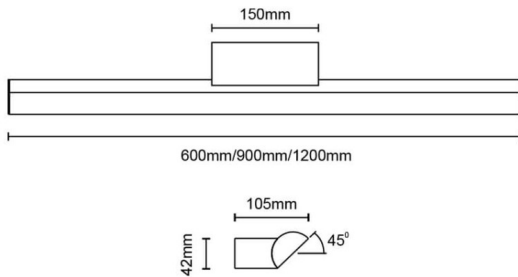

Orion

Lavov Bathroom fixture from the family Orion with a power of 17W and an optics 120 degrees . CCT 3000K. With a total lumen output of 1020 lm and a luminous efficiency of 60lm/W. ON/OFF driver. Made in die cast aluminum and finished in white color. IP44 degree of protection.

Dimensions

Product dimensions (mm) 600x105x42mm

Scheme

Item code	86.BF01.1301.01
Product type	Indoor
Category	Bathroom fixtures
Family	Orion
Pictograms	

Product

Real power (W)	17
Real luminous flux (Lm)	1020
Luminous efficiency (Lm/W)	60
Beam angle (°)	120
IP	44
Electrical class insulation	Class II
Colour	white
Control gear included	Yes
Control gear	ON/OFF
Flicker Free	Yes
Light source	LED
Type of LED	SMD
Colour temperature (K)	3000
Colour consistency (SDCM)	3
CRI	>80