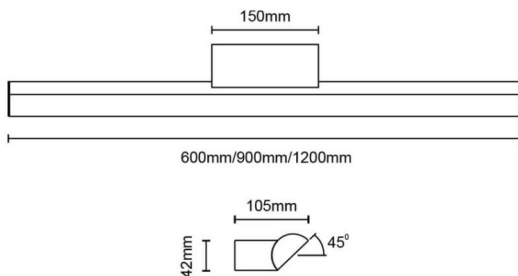

Orion

Lavov Bathroom fixture from the family Orion with a power of 17W and an optics 120 degrees . CCT 3000K. With a total lumen output of 1020 lm and a luminous efficiency of 60lm/W. ON/OFF driver. Made in die cast aluminum and finished in white color. IP44 degree of protection.

Dimensions

Product dimensions (mm) 600x105x42mm

Scheme

Item code	86.BF01.1301.01
Product type	Indoor
Category	Bathroom fixtures
Family	Orion
Pictograms	

Product

Real power (W)	17
Real luminous flux (Lm)	1020
Luminous efficiency (Lm/W)	60
Beam angle (&ordm;)	120
IP	44
Electrical class insulation	Class II
Colour	white
Control gear included	Yes
Control gear	ON/OFF
Flicker Free	Yes
Light source	LED
Type of LED	SMD
Colour temperature (K)	3000
Colour consistency (SDCM)	<3
CRI	>80