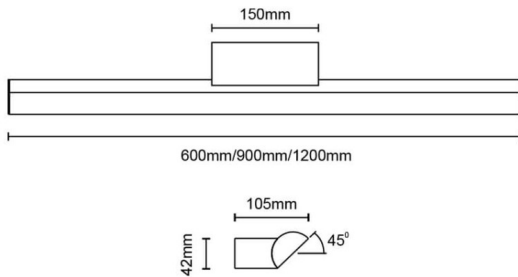

### Orion

Lavov Bathroom fixture from the family Orion with a power of 17W and an optics 120 degrees . CCT 3000K. With a total lumen output of 1020 lm and a luminous efficiency of 60lm/W. ON/OFF driver. Made in die cast aluminum and finished in white color. IP44 degree of protection.

### Dimensions

**Product dimensions (mm)** 600x105x42mm

### Product

<b>Real power (W)</b>	<b>17</b>
<b>Real luminous flux (Lm)</b>	<b>1020</b>
<b>Luminous efficiency (Lm/W)</b>	<b>60</b>
<b>Beam angle (°)</b>	<b>120</b>
<b>IP</b>	<b>44</b>
<b>Electrical class insulation</b>	<b>Class II</b>
<b>Colour</b>	<b>white</b>
<b>Control gear included</b>	<b>Yes</b>
<b>Control gear</b>	<b>ON/OFF</b>
<b>Flicker Free</b>	<b>Yes</b>
<b>Light source</b>	<b>LED</b>
<b>Type of LED</b>	<b>SMD</b>
<b>Colour temperature (K)</b>	<b>3000</b>
<b>Colour consistency (SDCM)</b>	<b>&lt;3</b>
<b>CRI</b>	<b>&gt;80</b>