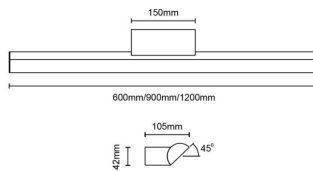

Orion

Lavov Bathroom fixture from the family Orion with a power of 17W and an optics 120 degrees . CCT 3000K. With a total lumen output of 1020 lm and a luminous efficiency of 60lm/W. ON/OFF driver. Made in die cast aluminum and finished in black color. IP44 degree of protection.

Pictograms	    
	 

220
240 VCRI
8050000h
L80B10

Dimensions

Product dimensions (mm)	600x105x42mm
--------------------------------	---------------------

Scheme

Product

Real power (W)	17
-----------------------	-----------

Real luminous flux (Lm)	1020
--------------------------------	-------------

Luminous efficiency (Lm/W)	60
-----------------------------------	-----------

Beam angle (°)	120
-----------------------	------------