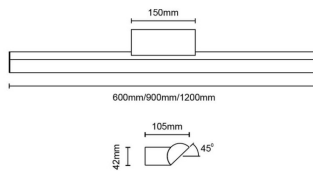

### Orion

Lavov Bathroom fixture from the family Orion with a power of 17W and an optics 120 degrees . CCT 3000K. With a total lumen output of 1020 lm and a luminous efficiency of 60lm/W. ON/OFF driver. Made in die cast aluminum and finished in black color. IP44 degree of protection.

### Dimensions

<b>Product dimensions (mm)</b>	<b>600x105x42mm</b>
--------------------------------	---------------------

### Product

<b>Real power (W)</b>	<b>17</b>
-----------------------	-----------

<b>Real luminous flux (Lm)</b>	<b>1020</b>
--------------------------------	-------------

<b>Luminous efficiency (Lm/W)</b>	<b>60</b>
-----------------------------------	-----------