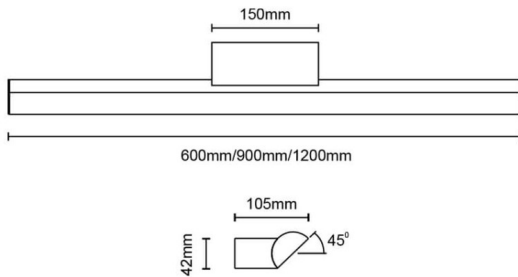

Orion

Lavov Bathroom fixture from the family Orion with a power of 17W and an optics 120 degrees . CCT 3000K. With a total lumen output of 1020 lm and a luminous efficiency of 60lm/W. ON/OFF driver. Made in die cast aluminum and finished in black color. IP44 degree of protection.

Dimensions

Product dimensions (mm) 600x105x42mm

Scheme

Item code	86.BF01.1301.02
Product type	Indoor
Category	Bathroom fixtures
Family	Orion
Pictograms	

Product

Real power (W)	17
Real luminous flux (Lm)	1020
Luminous efficiency (Lm/W)	60
Beam angle (°)	120
IP	44
Electrical class insulation	Class II
Colour	black
Control gear included	Yes
Control gear	ON/OFF
Flicker Free	Yes
Light source	LED
Type of LED	SMD
Colour temperature (K)	3000
Colour consistency (SDCM)	3
CRI	>80