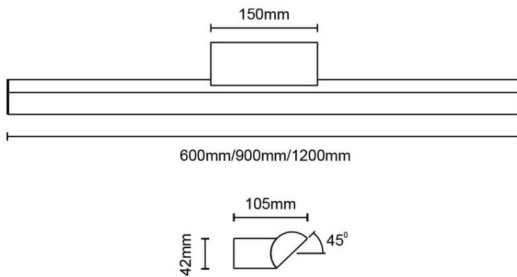

Orion

Lavov Bathroom fixture from the family Orion with a power of 17W and an optics 120 degrees . CCT 3000K. With a total lumen output of 1020 lm and a luminous efficiency of 60lm/W. ON/OFF driver. Made in die cast aluminum and finished in black color. IP44 degree of protection.

Dimensions

Product dimensions (mm) 600x105x42mm

Scheme

Item code	86.BF01.1301.02
Product type	Indoor
Category	Bathroom fixtures
Family	Orion
Pictograms	

Product

Real power (W)	17
Real luminous flux (Lm)	1020
Luminous efficiency (Lm/W)	60
Beam angle (&ordm;)	120
IP	44
Electrical class insulation	Class II
Colour	black
Control gear included	Yes
Control gear	ON/OFF
Flicker Free	Yes
Light source	LED
Type of LED	SMD
Colour temperature (K)	3000
Colour consistency (SDCM)	<3
CRI	>80