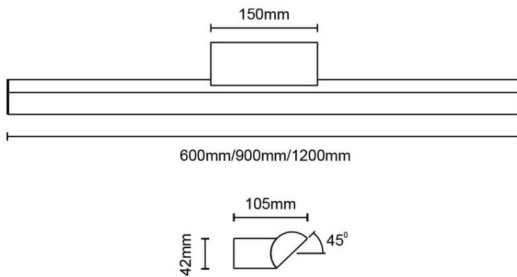

Orion

Lavov Bathroom fixture from the family Orion with a power of 17W and an optics 120 degrees . CCT 3000K. With a total lumen output of 1020 lm and a luminous efficiency of 60lm/W. ON/OFF driver. Made in die cast aluminum and finished in gold color. IP44 degree of protection.

Dimensions

Product dimensions (mm) 600x105x42mm

Scheme

Item code	86.BF01.1301.05
Product type	Indoor
Category	Bathroom fixtures
Family	Orion
Pictograms	

Product	
Real power (W)	17
Real luminous flux (Lm)	1020
Luminous efficiency (Lm/W)	60
Beam angle (°)	120
IP	44
Electrical class insulation	Class II
Colour	gold
Control gear included	Yes
Control gear	ON/OFF
Flicker Free	Yes
Light source	LED
Type of LED	SMD
Colour temperature (K)	3000
Colour consistency (SDCM)	<3
CRI	>80