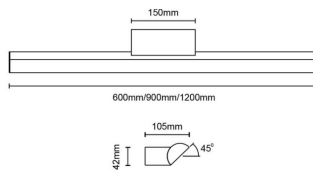

Orion

Lavov Bathroom fixture from the family Orion with a power of 17W and an optics 120 degrees . CCT 3000K. With a total lumen output of 1020 lm and a luminous efficiency of 60lm/W. ON/OFF driver. Made in die cast aluminum and finished in gold color. IP44 degree of protection.

Pictograms

Dimensions

Product dimensions (mm) 600x105x42mm

Scheme

Product

Real power (W)	17
-----------------------	-----------

Real luminous flux (Lm)	1020
--------------------------------	-------------

Luminous efficiency (Lm/W)	60
-----------------------------------	-----------