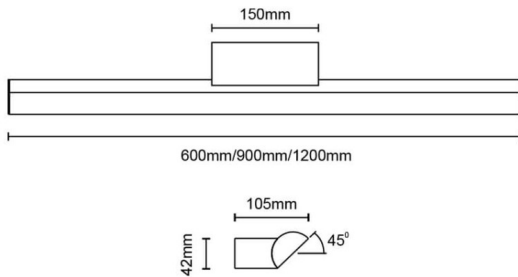

Orion

Lavov Bathroom fixture from the family Orion with a power of 17W and an optics 120 degrees . CCT 3000K. With a total lumen output of 1020 lm and a luminous efficiency of 60lm/W. ON/OFF driver. Made in die cast aluminum and finished in gold color. IP44 degree of protection.

Dimensions

Product dimensions (mm) 600x105x42mm

Scheme

Item code	86.BF01.1301.05
Product type	Indoor
Category	Bathroom fixtures
Family	Orion
Pictograms	

Product

Real power (W)	17
Real luminous flux (Lm)	1020
Luminous efficiency (Lm/W)	60
Beam angle (°)	120
IP	44
Electrical class insulation	Class II
Colour	gold
Control gear included	Yes
Control gear	ON/OFF
Flicker Free	Yes
Light source	LED
Type of LED	SMD
Colour temperature (K)	3000
Colour consistency (SDCM)	3
CRI	>80