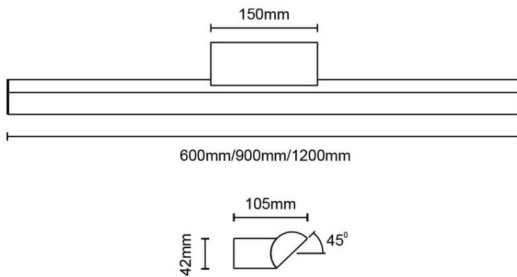

Orion

Lavov Bathroom fixture from the family Orion with a power of 17W and an optics 120 degrees . CCT 3000K. With a total lumen output of 1020 lm and a luminous efficiency of 60lm/W. ON/OFF driver. Made in die cast aluminum and finished in gold color. IP44 degree of protection.

Dimensions

Product dimensions (mm) 600x105x42mm

Scheme

Item code	86.BF01.1301.05
Product type	Indoor
Category	Bathroom fixtures
Family	Orion
Pictograms	

Product

Real power (W)	17
Real luminous flux (Lm)	1020
Luminous efficiency (Lm/W)	60
Beam angle (&ordm;)	120
IP	44
Electrical class insulation	Class II
Colour	gold
Control gear included	Yes
Control gear	ON/OFF
Flicker Free	Yes
Light source	LED
Type of LED	SMD
Colour temperature (K)	3000
Colour consistency (SDCM)	<3
CRI	>80