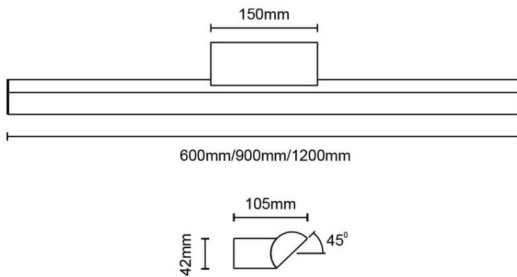

Orion

Lavov Bathroom fixture from the family Orion with a power of 27W and an optics 120 degrees . CCT 3000K. With a total lumen output of 1620 lm and a luminous efficiency of 60lm/W. ON/OFF driver. Made in die cast aluminum and finished in white color. IP44 degree of protection.

Dimensions

Product dimensions (mm) 900x105x42mm

Scheme

Item code	86.BF01.2301.01
Product type	Indoor
Category	Bathroom fixtures
Family	Orion
Pictograms	

Product

Real power (W)	27
Real luminous flux (Lm)	1620
Luminous efficiency (Lm/W)	60
Beam angle (&ordm;)	120
IP	44
Electrical class insulation	Class II
Colour	white
Control gear included	Yes
Control gear	ON/OFF
Flicker Free	Yes
Light source	LED
Type of LED	SMD
Colour temperature (K)	3000
Colour consistency (SDCM)	<3
CRI	>80