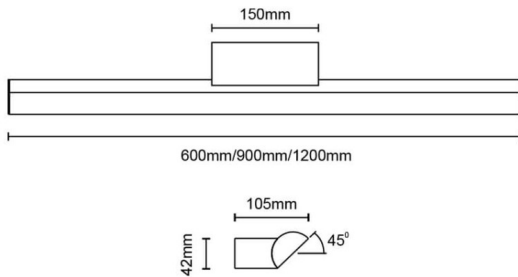

Orion

Lavov Bathroom fixture from the family Orion with a power of 27W and an optics 120 degrees . CCT 3000K. With a total lumen output of 1620 lm and a luminous efficiency of 60lm/W. ON/OFF driver. Made in die cast aluminum and finished in white color. IP44 degree of protection.

Dimensions

Product dimensions (mm) 900x105x42mm

Scheme

Item code	86.BF01.2301.01
Product type	Indoor
Category	Bathroom fixtures
Family	Orion
Pictograms	

Product

Real power (W)	27
Real luminous flux (Lm)	1620
Luminous efficiency (Lm/W)	60
Beam angle (°)	120
IP	44
Electrical class insulation	Class II
Colour	white
Control gear included	Yes
Control gear	ON/OFF
Flicker Free	Yes
Light source	LED
Type of LED	SMD
Colour temperature (K)	3000
Colour consistency (SDCM)	3
CRI	>80