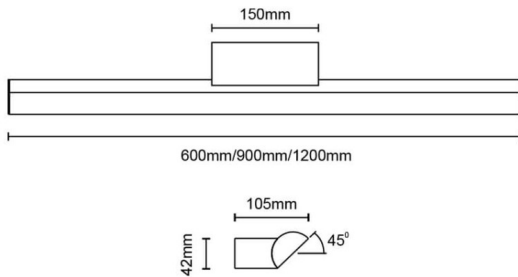

Orion

Lavov Bathroom fixture from the family Orion with a power of 27W and an optics 120 degrees . CCT 3000K. With a total lumen output of 1620 lm and a luminous efficiency of 60lm/W. ON/OFF driver. Made in die cast aluminum and finished in black color. IP44 degree of protection.

Dimensions

Product dimensions (mm) 900x105x42mm

Scheme

Item code	86.BF01.2301.02
Product type	Indoor
Category	Bathroom fixtures
Family	Orion
Pictograms	

Product

Real power (W)	27
Real luminous flux (Lm)	1620
Luminous efficiency (Lm/W)	60
Beam angle (&ordm;)	120
IP	44
Electrical class insulation	Class II
Colour	black
Control gear included	Yes
Control gear	ON/OFF
Flicker Free	Yes
Light source	LED
Type of LED	SMD
Colour temperature (K)	3000
Colour consistency (SDCM)	<3
CRI	>80