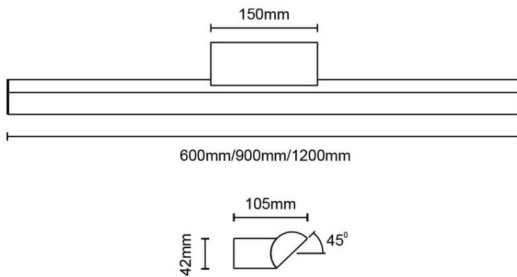

Orion

Lavov Bathroom fixture from the family Orion with a power of 27W and an optics 120 degrees . CCT 3000K. With a total lumen output of 1620 lm and a luminous efficiency of 60lm/W. ON/OFF driver. Made in die cast aluminum and finished in black color. IP44 degree of protection.

Dimensions

Product dimensions (mm) 900x105x42mm

Scheme

Item code	86.BF01.2301.02
Product type	Indoor
Category	Bathroom fixtures
Family	Orion
Pictograms	

Product

Real power (W)	27
Real luminous flux (Lm)	1620
Luminous efficiency (Lm/W)	60
Beam angle (°)	120
IP	44
Electrical class insulation	Class II
Colour	black
Control gear included	Yes
Control gear	ON/OFF
Flicker Free	Yes
Light source	LED
Type of LED	SMD
Colour temperature (K)	3000
Colour consistency (SDCM)	<3
CRI	>80