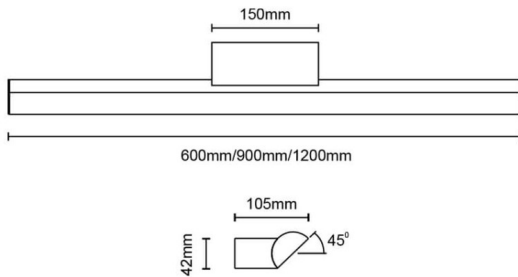

### Orion

Lavov Bathroom fixture from the family Orion with a power of 27W and an optics 120 degrees . CCT 3000K. With a total lumen output of 1620 lm and a luminous efficiency of 60lm/W. ON/OFF driver. Made in die cast aluminum and finished in black color. IP44 degree of protection.

### Dimensions

**Product dimensions (mm)** 900x105x42mm

### Product

<b>Real power (W)</b>	<b>27</b>
<b>Real luminous flux (Lm)</b>	<b>1620</b>
<b>Luminous efficiency (Lm/W)</b>	<b>60</b>
<b>Beam angle (°)</b>	<b>120</b>
<b>IP</b>	<b>44</b>
<b>Electrical class insulation</b>	<b>Class II</b>
<b>Colour</b>	<b>black</b>
<b>Control gear included</b>	<b>Yes</b>
<b>Control gear</b>	<b>ON/OFF</b>
<b>Flicker Free</b>	<b>Yes</b>
<b>Light source</b>	<b>LED</b>
<b>Type of LED</b>	<b>SMD</b>
<b>Colour temperature (K)</b>	<b>3000</b>
<b>Colour consistency (SDCM)</b>	<b>3</b>
<b>CRI</b>	<b>&gt;80</b>