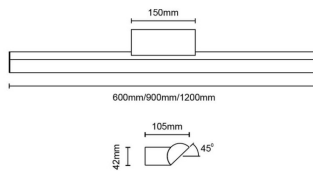

### Orion

Lavov Bathroom fixture from the family Orion with a power of 27W and an optics 120 degrees . CCT 3000K. With a total lumen output of 1620 lm and a luminous efficiency of 60lm/W. ON/OFF driver. Made in die cast aluminum and finished in black color. IP44 degree of protection.

### Dimensions

<b>Product dimensions (mm)</b>	<b>900x105x42mm</b>
--------------------------------	---------------------

### Product

<b>Real power (W)</b>	<b>27</b>
-----------------------	-----------

<b>Real luminous flux (Lm)</b>	<b>1620</b>
--------------------------------	-------------

<b>Luminous efficiency (Lm/W)</b>	<b>60</b>
-----------------------------------	-----------