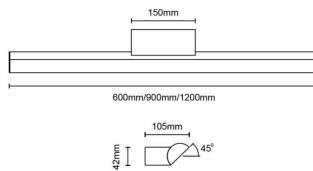

### Orion

Lavov Bathroom fixture from the family Orion with a power of 27W and an optics 120 degrees . CCT 3000K. With a total lumen output of 1620 lm and a luminous efficiency of 60lm/W. ON/OFF driver. Made in die cast aluminum and finished in gold color. IP44 degree of protection.

### Dimensions

<b>Product dimensions (mm)</b>	<b>900x105x42mm</b>
--------------------------------	---------------------

### Product

<b>Real power (W)</b>	<b>27</b>
-----------------------	-----------

<b>Real luminous flux (Lm)</b>	<b>1620</b>
--------------------------------	-------------

<b>Luminous efficiency (Lm/W)</b>	<b>60</b>
-----------------------------------	-----------