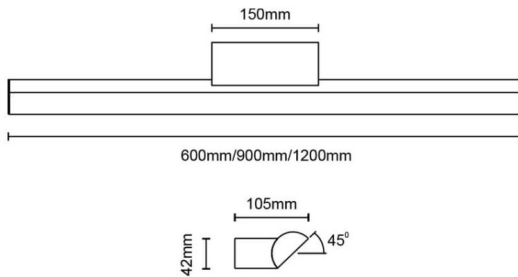

Dimensions

Product dimensions (mm) 900x105x42mm

Scheme

Orion

Lavov Bathroom fixture from the family Orion with a power of 27W and an optics 120 degrees . CCT 3000K. With a total lumen output of 1620 lm and a luminous efficiency of 60lm/W. ON/OFF driver. Made in die cast aluminum and finished in gold color. IP44 degree of protection.

Item code	86.BF01.2301.05
Product type	Indoor
Category	Bathroom fixtures
Family	Orion
Pictograms	

Product

Real power (W)	27
Real luminous flux (Lm)	1620
Luminous efficiency (Lm/W)	60
Beam angle (&ordm;)	120
IP	44
Electrical class insulation	Class II
Colour	gold
Control gear included	Yes
Control gear	ON/OFF
Flicker Free	Yes
Light source	LED
Type of LED	SMD
Colour temperature (K)	3000
Colour consistency (SDCM)	<3
CRI	>80