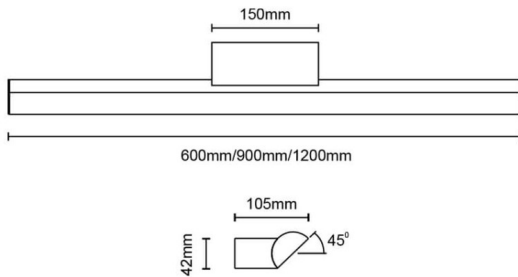

Orion

Lavov Bathroom fixture from the family Orion with a power of 27W and an optics 120 degrees . CCT 3000K. With a total lumen output of 1620 lm and a luminous efficiency of 60lm/W. ON/OFF driver. Made in die cast aluminum and finished in gold color. IP44 degree of protection.

Dimensions

Product dimensions (mm) **900x105x42mm**

Scheme

Item code	86.BF01.2301.05
Product type	Indoor
Category	Bathroom fixtures
Family	Orion
Pictograms	

Product	
Real power (W)	27
Real luminous flux (Lm)	1620
Luminous efficiency (Lm/W)	60
Beam angle (°)	120
IP	44
Electrical class insulation	Class II
Colour	gold
Control gear included	Yes
Control gear	ON/OFF
Flicker Free	Yes
Light source	LED
Type of LED	SMD
Colour temperature (K)	3000
Colour consistency (SDCM)	3
CRI	>80