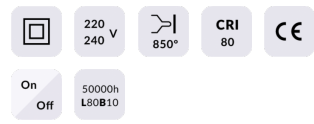

Orion

Lavov Bathroom fixture from the family Orion with a power of 36W and an optics 120 degrees . CCT 3000K. With a total lumen output of 2160 lm and a luminous efficiency of 60lm/W. ON/OFF driver. Made in die cast aluminum and finished in white color. IP44 degree of protection.

Pictograms	
-------------------	---

Product

Real power (W)	36
-----------------------	-----------

Real luminous flux (Lm)	2160
--------------------------------	-------------

Luminous efficiency (Lm/W)	60
-----------------------------------	-----------

Beam angle (°)	120
-----------------------	------------

IP	44
-----------	-----------

Electrical class insulation	Class II
------------------------------------	-----------------

Colour	white
---------------	--------------

CRI	>80
------------	---------------

Dimensions

Product dimensions (mm)	1200x105x42mm
--------------------------------	----------------------

Scheme