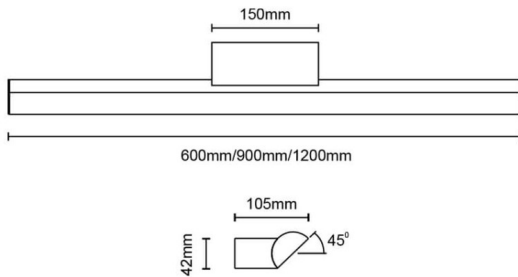

Orion

Lavov Bathroom fixture from the family Orion with a power of 36W and an optics 120 degrees . CCT 3000K. With a total lumen output of 2160 lm and a luminous efficiency of 60lm/W. ON/OFF driver. Made in die cast aluminum and finished in white color. IP44 degree of protection.

Dimensions

Product dimensions (mm) 1200x105x42mm

Scheme

Item code	86.BF01.3301.01
Product type	Indoor
Category	Bathroom fixtures
Family	Orion
Pictograms	

Product

Real power (W)	36
Real luminous flux (Lm)	2160
Luminous efficiency (Lm/W)	60
Beam angle (°)	120
IP	44
Electrical class insulation	Class II
Colour	white
Control gear included	Yes
Control gear	ON/OFF
Flicker Free	Yes
Light source	LED
Type of LED	SMD
Colour temperature (K)	3000
Colour consistency (SDCM)	<3
CRI	>80