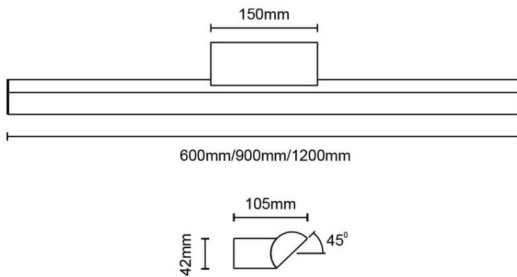

Orion

Lavov Bathroom fixture from the family Orion with a power of 36W and an optics 120 degrees . CCT 3000K. With a total lumen output of 2160 lm and a luminous efficiency of 60lm/W. ON/OFF driver. Made in die cast aluminum and finished in white color. IP44 degree of protection.

Dimensions

Product dimensions (mm) 1200x105x42mm

Scheme

Item code	86.BF01.3301.01
Product type	Indoor
Category	Bathroom fixtures
Family	Orion
Pictograms	

Product	
Real power (W)	36
Real luminous flux (Lm)	2160
Luminous efficiency (Lm/W)	60
Beam angle (°)	120
IP	44
Electrical class insulation	Class II
Colour	white
Control gear included	Yes
Control gear	ON/OFF
Flicker Free	Yes
Light source	LED
Type of LED	SMD
Colour temperature (K)	3000
Colour consistency (SDCM)	3
CRI	>80