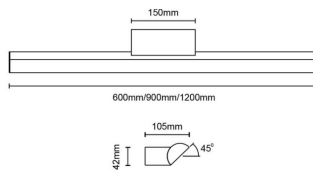

Orion

Lavov Bathroom fixture from the family Orion with a power of 36W and an optics 120 degrees . CCT 3000K. With a total lumen output of 2160 lm and a luminous efficiency of 60lm/W. ON/OFF driver. Made in die cast aluminum and finished in black color. IP44 degree of protection.

Pictograms	
-------------------	--

Dimensions

Product dimensions (mm)	1200x105x42mm
--------------------------------	----------------------

Scheme

Product

Real power (W)	36
-----------------------	-----------

Real luminous flux (Lm)	2160
--------------------------------	-------------

Luminous efficiency (Lm/W)	60
-----------------------------------	-----------

Beam angle (°)	120
-----------------------	------------