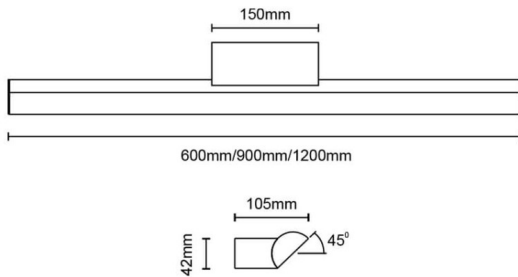

Orion

Lavov Bathroom fixture from the family Orion with a power of 36W and an optics 120 degrees . CCT 3000K. With a total lumen output of 2160 lm and a luminous efficiency of 60lm/W. ON/OFF driver. Made in die cast aluminum and finished in black color. IP44 degree of protection.

Dimensions

Product dimensions (mm) 1200x105x42mm

Scheme

Item code	86.BF01.3301.02
Product type	Indoor
Category	Bathroom fixtures
Family	Orion
Pictograms	

Product

Real power (W)	36
Real luminous flux (Lm)	2160
Luminous efficiency (Lm/W)	60
Beam angle (°)	120
IP	44
Electrical class insulation	Class II
Colour	black
Control gear included	Yes
Control gear	ON/OFF
Flicker Free	Yes
Light source	LED
Type of LED	SMD
Colour temperature (K)	3000
Colour consistency (SDCM)	<3
CRI	>80