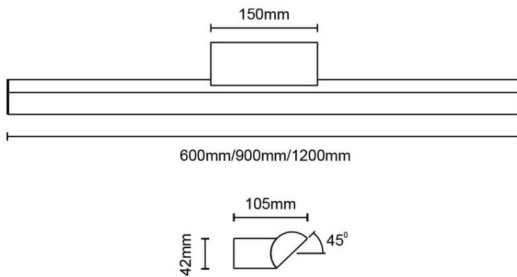

Orion

Lavov Bathroom fixture from the family Orion with a power of 36W and an optics 120 degrees . CCT 3000K. With a total lumen output of 2160 lm and a luminous efficiency of 60lm/W. ON/OFF driver. Made in die cast aluminum and finished in black color. IP44 degree of protection.

Dimensions

Product dimensions (mm) 1200x105x42mm

Scheme

Item code	86.BF01.3301.02
Product type	Indoor
Category	Bathroom fixtures
Family	Orion
Pictograms	

Product

Real power (W)	36
Real luminous flux (Lm)	2160
Luminous efficiency (Lm/W)	60
Beam angle (&ordm;)	120
IP	44
Electrical class insulation	Class II
Colour	black
Control gear included	Yes
Control gear	ON/OFF
Flicker Free	Yes
Light source	LED
Type of LED	SMD
Colour temperature (K)	3000
Colour consistency (SDCM)	<3
CRI	>80