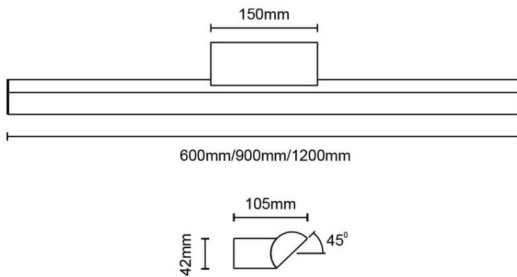

Orion

Lavov Bathroom fixture from the family Orion with a power of 36W and an optics 120 degrees . CCT 3000K. With a total lumen output of 2160 lm and a luminous efficiency of 60lm/W. ON/OFF driver. Made in die cast aluminum and finished in black color. IP44 degree of protection.

Dimensions

Product dimensions (mm) 1200x105x42mm

Scheme

Item code	86.BF01.3301.02
Product type	Indoor
Category	Bathroom fixtures
Family	Orion
Pictograms	

Product

Real power (W)	36
Real luminous flux (Lm)	2160
Luminous efficiency (Lm/W)	60
Beam angle (°)	120
IP	44
Electrical class insulation	Class II
Colour	black
Control gear included	Yes
Control gear	ON/OFF
Flicker Free	Yes
Light source	LED
Type of LED	SMD
Colour temperature (K)	3000
Colour consistency (SDCM)	3
CRI	>80