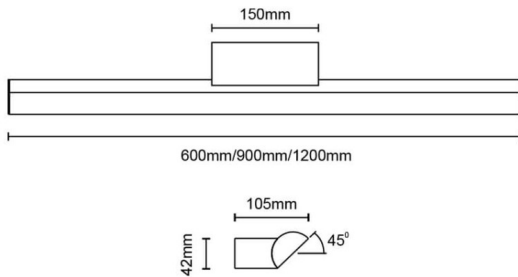

Orion

Lavov Bathroom fixture from the family Orion with a power of 36W and an optics 120 degrees . CCT 3000K. With a total lumen output of 2160 lm and a luminous efficiency of 60lm/W. ON/OFF driver. Made in die cast aluminum and finished in gold color. IP44 degree of protection.

Dimensions

Product dimensions (mm) 1200x105x42mm

Scheme

Item code	86.BF01.3301.05
Product type	Indoor
Category	Bathroom fixtures
Family	Orion
Pictograms	

Product	
Real power (W)	36
Real luminous flux (Lm)	2160
Luminous efficiency (Lm/W)	60
Beam angle (°)	120
IP	44
Electrical class insulation	Class II
Colour	gold
Control gear included	Yes
Control gear	ON/OFF
Flicker Free	Yes
Light source	LED
Type of LED	SMD
Colour temperature (K)	3000
Colour consistency (SDCM)	3
CRI	>80