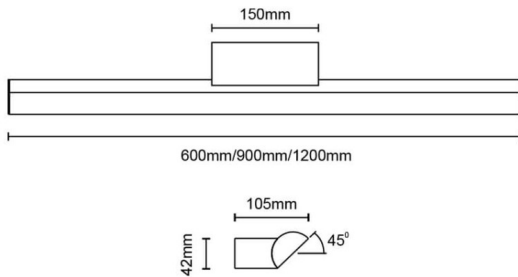

Orion

Lavov Bathroom fixture from the family Orion with a power of 36W and an optics 120 degrees . CCT 3000K. With a total lumen output of 2160 lm and a luminous efficiency of 60lm/W. ON/OFF driver. Made in die cast aluminum and finished in gold color. IP44 degree of protection.

Dimensions

Product dimensions (mm) 1200x105x42mm

Scheme

Item code	86.BF01.3301.05
Product type	Indoor
Category	Bathroom fixtures
Family	Orion
Pictograms	

Product

Real power (W)	36
Real luminous flux (Lm)	2160
Luminous efficiency (Lm/W)	60
Beam angle (&ordm;)	120
IP	44
Electrical class insulation	Class II
Colour	gold
Control gear included	Yes
Control gear	ON/OFF
Flicker Free	Yes
Light source	LED
Type of LED	SMD
Colour temperature (K)	3000
Colour consistency (SDCM)	<3
CRI	>80