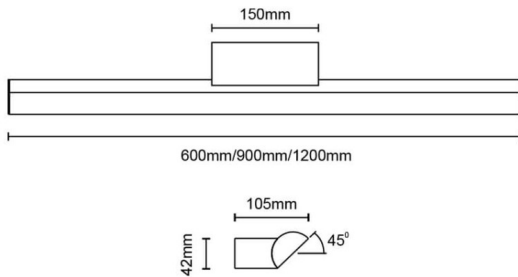

Orion

Lavov Bathroom fixture from the family Orion with a power of 36W and an optics 120 degrees . CCT 3000K. With a total lumen output of 2160 lm and a luminous efficiency of 60lm/W. ON/OFF driver. Made in die cast aluminum and finished in gold color. IP44 degree of protection.

Dimensions

Product dimensions (mm) 1200x105x42mm

Scheme

Item code	86.BF01.3301.05
Product type	Indoor
Category	Bathroom fixtures
Family	Orion
Pictograms	

Product

Real power (W)	36
Real luminous flux (Lm)	2160
Luminous efficiency (Lm/W)	60
Beam angle (°)	120
IP	44
Electrical class insulation	Class II
Colour	gold
Control gear included	Yes
Control gear	ON/OFF
Flicker Free	Yes
Light source	LED
Type of LED	SMD
Colour temperature (K)	3000
Colour consistency (SDCM)	<3
CRI	>80