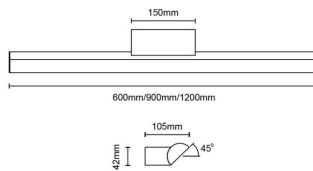

Orion

Lavov Bathroom fixture from the family Orion with a power of 36W and an optics 120 degrees . CCT 3000K. With a total lumen output of 2160 lm and a luminous efficiency of 60lm/W. ON/OFF driver. Made in die cast aluminum and finished in gold color. IP44 degree of protection.

Pictograms	    
-------------------	---

220
240 VCRI
8050000h
L80B10

Dimensions

Product dimensions (mm)	1200x105x42mm
--------------------------------	----------------------

Scheme

Product

Real power (W)	36
-----------------------	-----------

Real luminous flux (Lm)	2160
--------------------------------	-------------

Luminous efficiency (Lm/W)	60
-----------------------------------	-----------

Beam angle (°)	120
-----------------------	------------