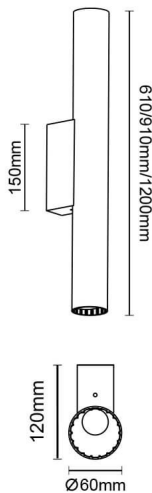

Candle

Lavov Bathroom fixture from the family Candle with a power of 6W and an optics 270 degrees . CCT 3000K. With a total lumen output of 450 lm and a luminous efficiency of 75lm/W. ON-OFF driver. Made in die cast aluminum and finished in white color. IP44 degree of protection.

Item code	86.BF02.1301.01
------------------	------------------------

Product type	Indoor
---------------------	---------------

Category	Bathroom fixtures
-----------------	--------------------------

Family	Candle
---------------	---------------

Pictograms	
-------------------	--

Dimensions

Product dimensions (mm)	310x112x60mm
--------------------------------	---------------------

Scheme

Product

Real power (W)	6
-----------------------	----------

Real luminous flux (Lm)	450
--------------------------------	------------

Luminous efficiency (Lm/W)	75
-----------------------------------	-----------

Beam angle (°)	270
-----------------------	------------

IP	44
-----------	-----------

Electrical class insulation	Class II
------------------------------------	-----------------