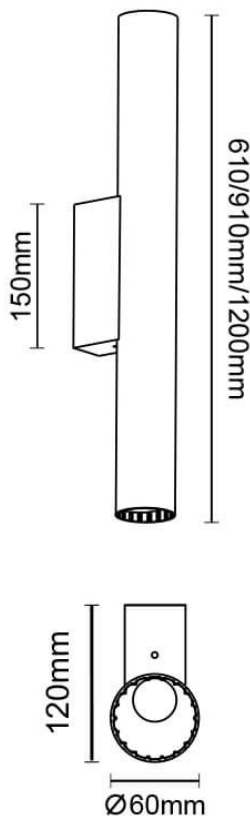

### Candle

Lavov Bathroom fixture from the family Candle with a power of 6W and an optics 270 degrees . CCT 3000K. With a total lumen output of 450 lm and a luminous efficiency of 75lm/W. ON-OFF driver. Made in die cast aluminum and finished in white color. IP44 degree of protection.

### Dimensions

Product dimensions (mm) 310x112x60mm

### Scheme

Item code	86.BF02.1301.01
Product type	Indoor
Category	Bathroom fixtures
Family	Candle
Pictograms	

Product	
Real power (W)	6
Real luminous flux (Lm)	450
Luminous efficiency (Lm/W)	75
Beam angle (°)	270
IP	44
Electrical class insulation	Class II
Colour	white
Control gear included	Yes
Control gear	ON-OFF
Flicker Free	Yes
Light source	LED
Type of LED	SMD
Colour temperature (K)	3000
Colour consistency (SDCM)	3
CRI	>80