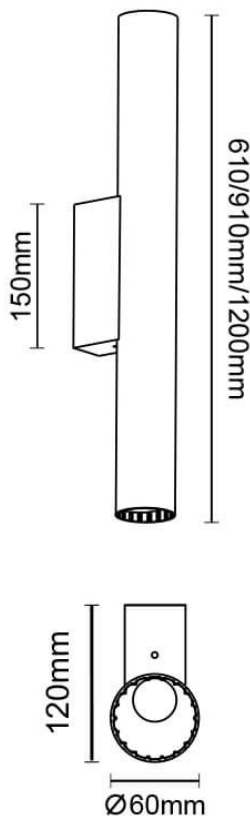

Candle

Lavov Bathroom fixture from the family Candle with a power of 6W and an optics 270 degrees . CCT 3000K. With a total lumen output of 450 lm and a luminous efficiency of 75lm/W. ON-OFF driver. Made in die cast aluminum and finished in black color. IP44 degree of protection.

Dimensions

Product dimensions (mm) 310x112x60mm

Scheme

Item code	86.BF02.1301.02
Product type	Indoor
Category	Bathroom fixtures
Family	Candle
Pictograms	

Product

Real power (W)	6
Real luminous flux (Lm)	450
Luminous efficiency (Lm/W)	75
Beam angle (°)	270
IP	44
Electrical class insulation	Class II
Colour	black
Control gear included	Yes
Control gear	ON-OFF
Flicker Free	Yes
Light source	LED
Type of LED	SMD
Colour temperature (K)	3000
Colour consistency (SDCM)	3
CRI	>80