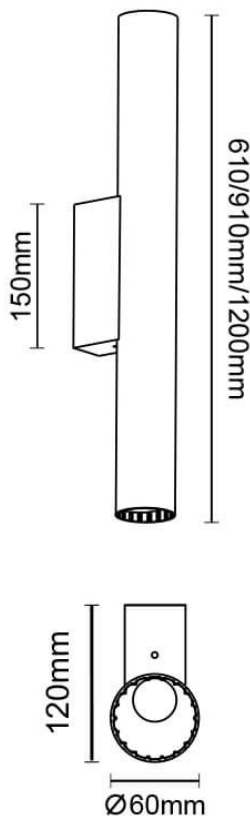

Candle

Lavov Bathroom fixture from the family Candle with a power of 6W and an optics 270 degrees . CCT 3000K. With a total lumen output of 450 lm and a luminous efficiency of 75lm/W. ON-OFF driver. Made in die cast aluminum and finished in black color. IP44 degree of protection.

Dimensions

Product dimensions (mm) **310x112x60mm**

Scheme

Item code	86.BF02.1301.02
Product type	Indoor
Category	Bathroom fixtures
Family	Candle
Pictograms	

Product	
Real power (W)	6
Real luminous flux (Lm)	450
Luminous efficiency (Lm/W)	75
Beam angle (º)	270
IP	44
Electrical class insulation	Class II
Colour	black
Control gear included	Yes
Control gear	ON-OFF
Flicker Free	Yes
Light source	LED
Type of LED	SMD
Colour temperature (K)	3000
Colour consistency (SDCM)	<3
CRI	>80